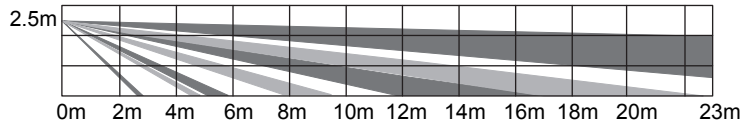

RL312LR

Long Range lens for WatchOUT PIR (WatchOUT 312PR) & Wireless PIR (WL T312)

1

- **EN** Installation height: 2.5m (8 ft)
- **IT** Altezza di installazione: 2.5m (8 ft)
- **SP** Instalación altura: 2.5m (8 ft)
- **FR** Installation hauteur : 2.5m (8 ft)

Side view