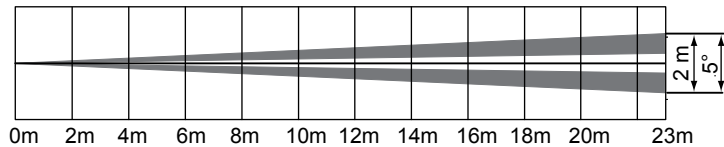

## Long Range lens for WatchOUT PIR (WatchOUT 312PR) & Wireless PIR (WL T312)

1

- EN** Installation height: 2.5m (8 ft)
- IT** Altezza di installazione: 2.5m (8 ft)
- SP** Instalación altura: 2.5m (8 ft)
- FR** Installation hauteur : 2.5m (8 ft)

Side view

Top view

**Important!** Installing at a different height will reduce the range.

3