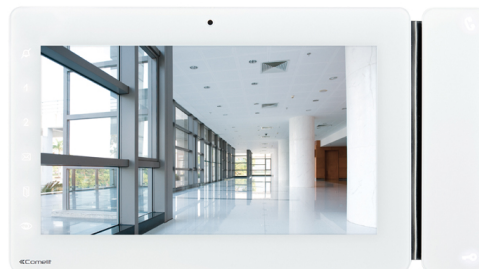

## MAXI SERIES 7" MONITOR. VIP SYSTEM

Flush-mounted (on box Art. 6817) or surface-mounted (with bracket Art. 6820) colour monitor with 7" touch screen and hands-free full-duplex audio. Allows adjustment of backlighting intensity, contrast, audio volume and ringtone volume. Equipped as standard with sensitive touch controls for lock-release, audio activation, self-ignition, privacy service and 3 other controls for programmable functions, and door open and new message indicator LEDs. Standard floor door call and call repetition management, with alarm and panic inputs and micro SD Card slot. You can customise the ringtone and video memory function with an absent message. Can also be used on standard POE systems. Dimensions 8.77" W x 4.88" H X .98" D. Compatible with H.264 video format.

### Main specifications

System:	ViP
Audio/video system:	Yes
Flush-mounted:	Yes
Wall-mounted:	Yes
Desk base-mounted:	Yes
Hands-free function:	Yes
Type of display:	LCD
Display size (inches):	7" 16/9
Touch screen display:	Yes
Display resolution (H x V):	800x480 pixel
B/W or colour display:	Color
Product color:	White RAL9003
:	Yes
Sensitive Touch technology:	Yes
Total buttons:	8
:	8
Backlighting color:	White