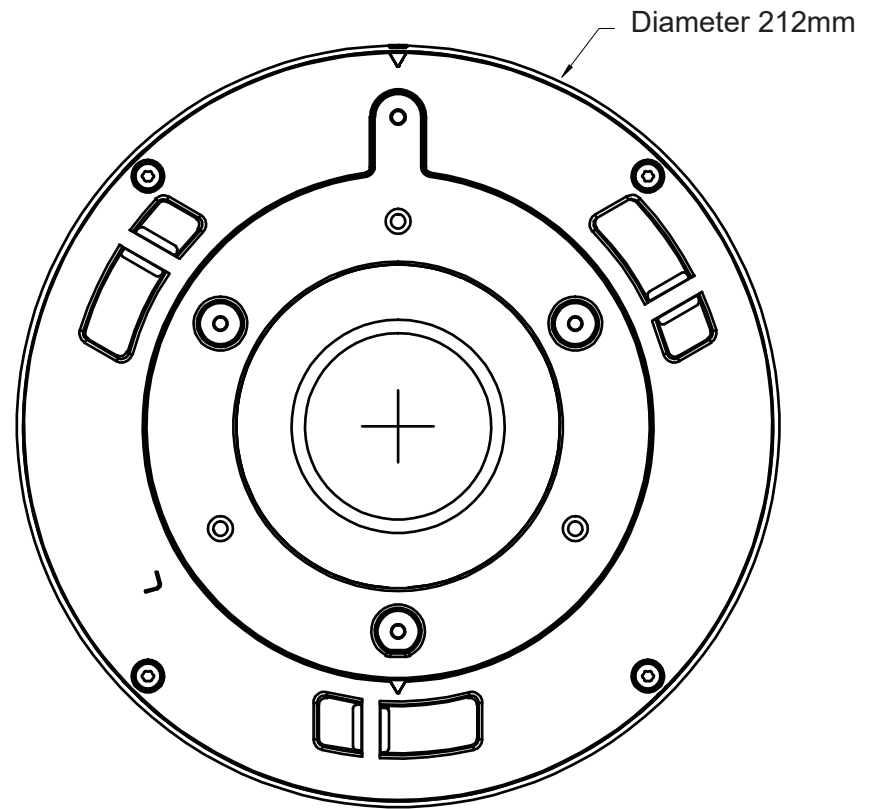

View on Top Face

View on Side Face

IndigoVision

8MP Panoramic Dome
Camera - BX Range

Product Code:
613740