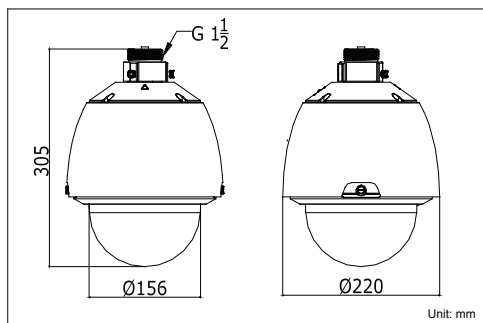

Dimensions

DS-2AE5154-A(Outdoor)	
Camera	
Image Sensor	1/4" CCD
Effective Pixel	PAL:752(H)×582(V), NTSC:768(H)×494(V)
Horizontal Resolution	Color: 540 TVL, B/W: 600 TVL
Signal System	PAL /NTSC
Min.Illumination	Color: 0.1Lux@(F1.6,AGC ON) , B/W: 0.01Lux@(F1.6,AGC ON)
White Balance	Auto / Manual / ATW
AGC	Auto / Manual
S / N Ratio	≥ 50dB
Shutter Time	PAL: 1/50-1/10,000s , NTSC: 1/60-1/10,000s
Day & Night	IR Cut Filter
Privacy Masking	8 privacy masks programmable; a maximum of 8 zones can be masked simultaneously on the same video screen
Focus Model	Auto / Semiautomatic / Manual
Lens	
Focal Length	3.84-88.32mm, 23X
Zoom Speed	Approx.3.0s(Optical Wide-Tele)
Angle of View	50.2-2.44degree(Wide-Tele)
Min. Working Distance	10-1500mm (Wide-Tele)
Aperture	F1.6
Pan and Tilt	
Pan Range	360° endless
Pan Speed	Pan Manual Speed: 0.1°-250°/s, Pan Preset Speed: 300°/s
Tilt Range	-5°-90° (Auto Flip)
Tilt Speed	Tilt Manual Speed: 0.1°-150°/s, Tilt Preset Speed: 200°/s
Proportional Zoom	Rotation speed can be adjusted automatically according to zoom multiples
Number of Preset	255
Patrol	8 patrols, up to 32 presets per patrol
Pattern	4 patterns, with the total recording time not less than 10 minutes
Power-off Memory	Support
Park Action	Preset / Patrol / Pattern / Pan scan / Tilt scan / Frame Scan / Random scan / Panorama scan
PTZ Position Display	On / Off
Compass	Support , the north can be set
Scheduled Task	Preset / Patrol / Pattern / Pan scan / Tilt scan / Frame Scan / Random scan / Panorama scan / Day / Night
Input/ Output	
Monitor Output	1.0 V[p-p] / 75Ω, NTSC (or PAL) composite, BNC
General	
Menu Language	English
RS-485 Protocols	HIKVISION, Pelco-P, Pelco-D, self-adaptive
Power Supply	24VAC/1.5A
Power Consumption	Outdoor dome: Max. 20W (Heater On), Max. 12W(Heater Off)
Working Temperature / Humidity	-30 °C -65 °C (-22 °F -149 °F)(outdoor dome) 90% or less
Protection Level	IP66 standard (outdoor dome) TVS 4,000V lightning protection, surge protection and voltage transient protection
Mounting	Various mounting modes optional
Dimensions	Φ220×305mm (Φ8.66"×12.00")(Outdoor)
Weight (approx.)	5Kg (11.02lbs)
Mount Option	Long-arm wall mount: DS-1614ZJ; Indoor short-arm wall mount: DS-1615ZJ Corner mount: DS-1633ZJ; Pole Mount: DS-1622ZJ; Power box mount:DS-1634ZJ