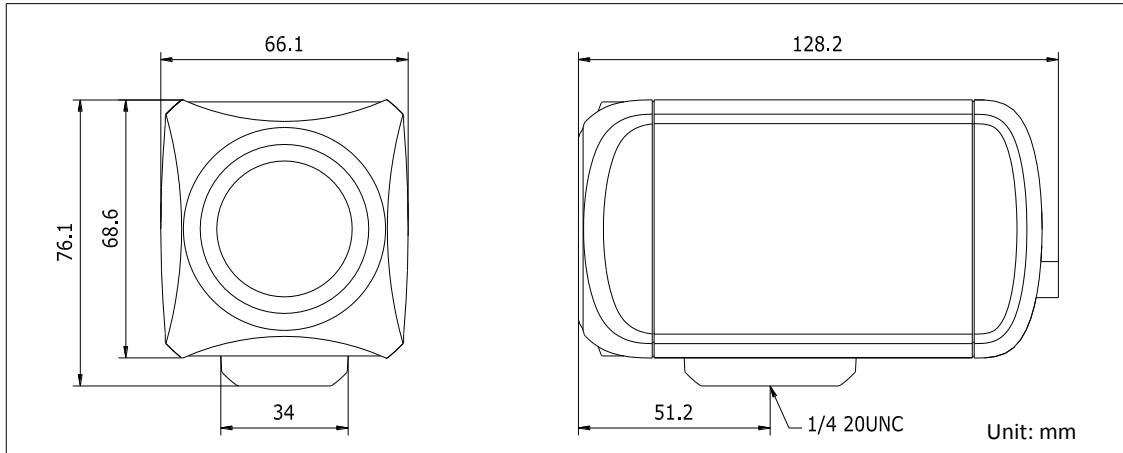

Dimension

Order Models

DS-2CZ2182P-WD

Accessories