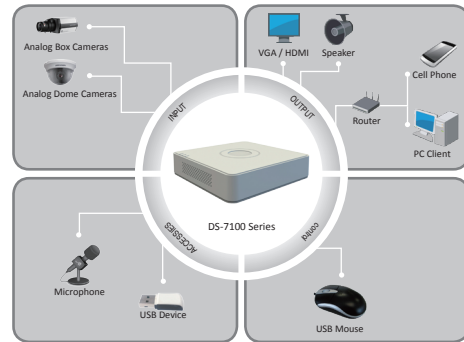

DS-7104/08/16HWI-SH(-SL)

960H Mini DVR

Key features

- H.264 & dual-stream video compression
- Up to WD1(PAL:960×576,NTSC:960×480) resolution real-time recording
- Simultaneous VGA and CVBS outputs
- Alarm for video loss, motion detection, tampering and abnormal signal
- Embedded WEB server for remote access
- Mobile view on 3G/Wifi enabled device (iPhone, Android)