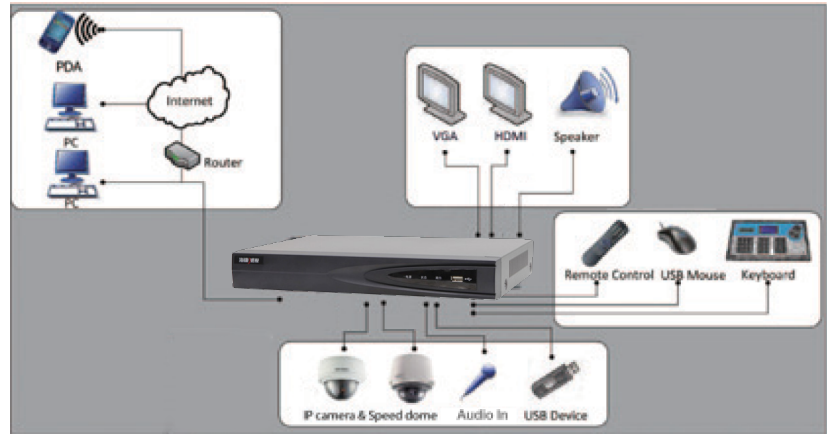

DS-7604/7608NI-SE/(8)P Embedded NVR

DS-7600NI-SE/P

Key features

- Up to 8 Integrated PoE Network Interfaces
- Up to 5 Megapixels Resolution Recording
- Up to 8-ch synchronous playback at 4CIF resolution.

Rear Panel of DS-7604NI-SE/P

1. LAN Network Interface
2. RS-485 Interface
3. 100~240VAC Power Input
4. Power Switch
5. USB Interface
6. GND
7. HDMI Interface
8. VGA Output
9. Audio In
10. Audio Out
11. Network Interfaces with PoE function

Rear Panel of DS-7608NI-SE/8P

1. LAN Network Interface
2. RS-485 Interface
3. 100~240VAC Power Input
4. Power Switch
5. USB Interface
6. GND
7. HDMI Interface
8. VGA Output
9. Audio In
10. Audio Out
11. Network Interfaces with PoE function