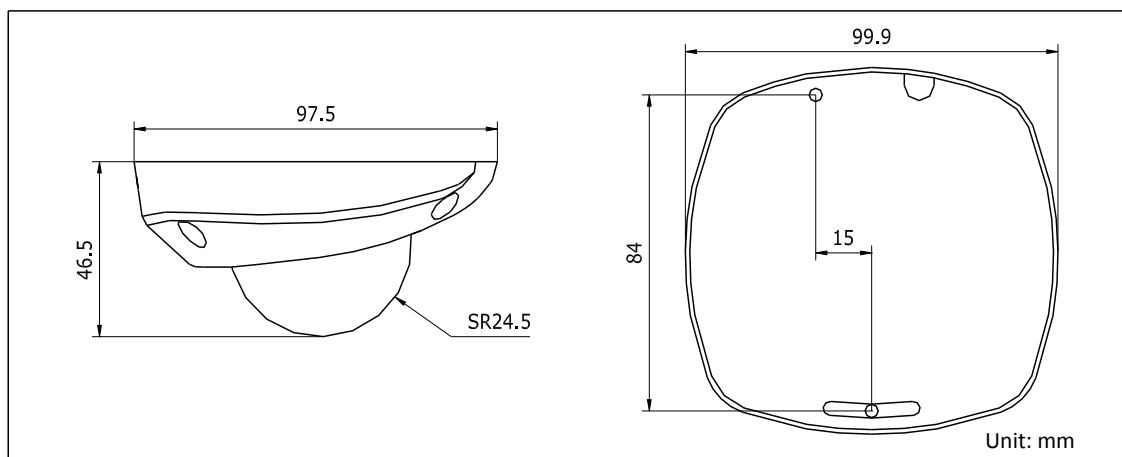

Operating Conditions	-30 °C – 60 °C (-22 °F – 140 °F) Humidity 95% or less (non-condensing)
Power Supply	12 VDC±10% / PoE (802.3af)
Power Consumption	Max. 3.5W
Material	Base&Top Cover: Metal
Protect level	IP67
Impact Protection	IEC60068-275Eh, 20J; EN50102, up to IK10
Dimensions (mm)	99.9 × 97.5 × 46.5 mm (3.93" × 3.84" × 1.83")
Weight	400 g (0.88 lbs)

Order Model

DS-2CD2510F

Dimensions

Accessories