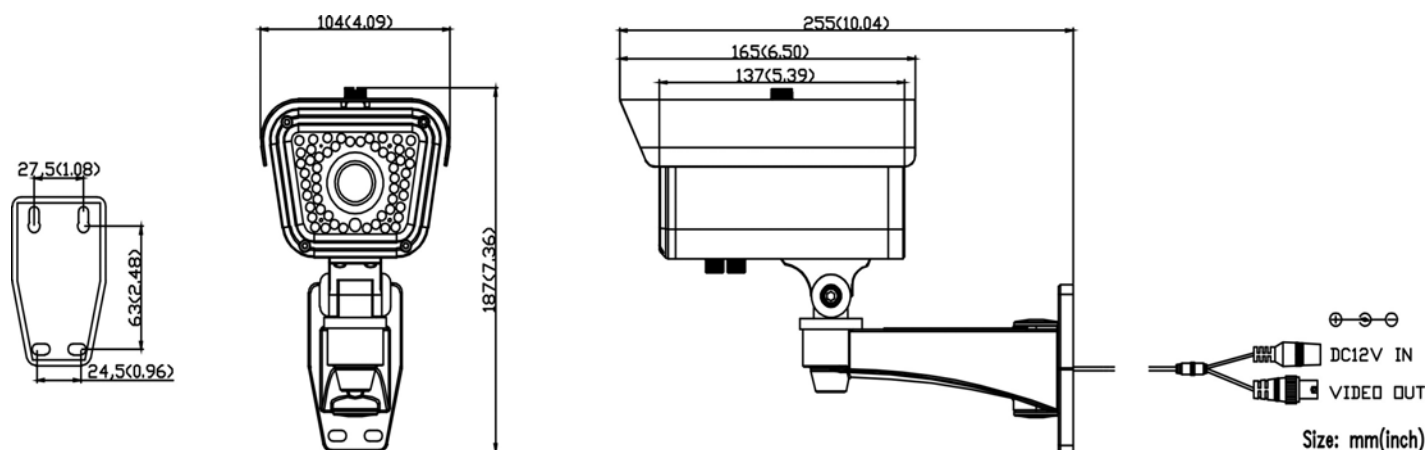

## ● FEATURES

- ◆ 700TVL, 1/3" 960H CCD
- ◆ 2.8-11mm Vari-focal Lens, 54PCs IR LED
- ◆ Viewing Angle: Horizontal:90°~28°
- ◆ IR Range: 15-20M (49.2-65.5ft)
- ◆ Smart IR and DNR function
- ◆ Color changes to B/W while IR LED and ICR start working
- ◆ Constant current circuit design to make sure the lifespan of IR LED
- ◆ Cable Management: Cable through bracket

## ● SPECIFICATION

ITEM	CIR-SR33DF
IP Rating	IP66
Type	Colour/Monochrome
Signal System	NTSC/PAL
Pick Up Device	1/3" 960H CCD
Picture Elements	NTSC:1020Hx508V PAL:1020Hx596V
Resolution	700TVL
Min Illumination	0Lux (54Pieces IR LED ON)
Vertical Frequency	NTSC:60Hz; PAL:50Hz
Horizontal Frequency	NTSC:15.734KHz; PAL:15.625KHz
Clock Frequency	NTSC/PAL:36MHz
Scanning System	2:1 Interlace
S/N Ratio	≥52dB
Electronic Shutter	NTSC:1/60-1/100,000s; PAL:1/50-1/100,000s
Lens	2.8-11mm Varifocal Fixed Iris Lens
White Balance	ATW
Back Light	OFF
Auto Gain Control	ON
IR SMART	ON
GAMMA	0.45
Video Out-put	1V p-p,75Ω
Power Supply	DC12V ±10%
Current Consumption	380mA (Max)
IR Effect Distance	15-20m (49.2-65.6ft)
Dimension	255x104x187mm (10.04"×4.09"×7.36")
Weight	1100g (38.8oz)
Storage Temperature	-30~+60°C (-22~+140°F)
Operating Temperature	-30~+40°C (-22~+104°F)

## ● PACKAGE

Weight .....1100g  
 Dimension ..... 255x187x104mm  
 Quantity per carton .....12PCs  
 Dimension of carton.....440x595x475mm  
 Weight of carton.....20.3KGs