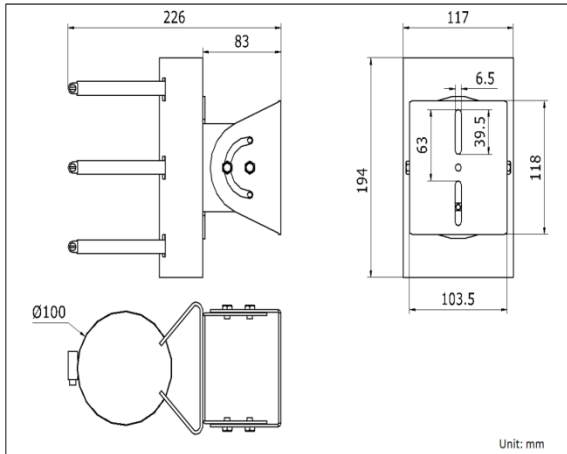

### Horizontal Pole Mount

#### Features:

- For horizontal pole mounting
- The clasp is made of stainless steel
- Mounting board is made of aluminum die-casting alloy

#### Dimension:

**Note: The actual bracket may vary from the picture above.**

#### Parameter:

Model	DS-1214ZJ
Parameter	Horizontal Pole Mount Bracket
Appearance	Hikvision White
Material	Aluminum Alloy & Steel
Dimension	117×226×194mm
Weight	1895g