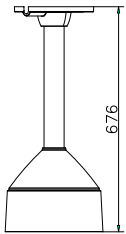

DS-1271ZJ-DM26

Pendent Mounting Bracket for Dome Camera

Features:

- Aluminum alloy material with surface spray treatment
- Waterproof design

Dimension:

Order Model:

DS-1271ZJ-DM26

Parameter:

Model	DS-1271ZJ-DM26
Parameters	Pendent Mounting Bracket for Dome Camera
Appearance	Hikvision White
Material	Aluminum Alloy
Dimension	$\Phi 185 \times 67.6 \text{mm}$
Weight	2150g

Notice:

- The bracket should be installed on flat wall
- Waterproof rubber is necessary for outdoor application
- The wall must be capable of supporting over 3 times as much as the total weight of the camera and the mount.
- The maximum load capacity of the bracket is **4.5KG**