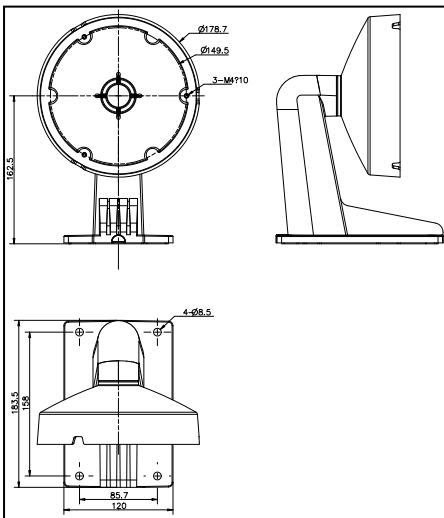

DS-1273ZJ-DM25(M1)

Wall Mount Bracket for
Dome Camera

Features:

- Aluminum alloy material with surface spray treatment
- Waterproof design
- Design of cap is for convenient wiring

Dimension:

Order Model:

DS-1273ZJ-DM25(M1)

Parameter:

Model	DS-1273ZJ-DM25(M1)
Parameters	Wall Mount Bracket for Dome Camera
Appearance	Hikvision White
Material	Aluminum Alloy
Dimension	250×178×82.5mm
Weight	1105g

Notice:

- The bracket should be installed on flat wall
- Waterproof rubber is necessary for outdoor application
- The wall must be capable of supporting over 3 times as much as the total weight of the camera and the mount.
- The maximum load capacity of the bracket is 4.5KG

Note: The actual bracket may vary from the picture above.