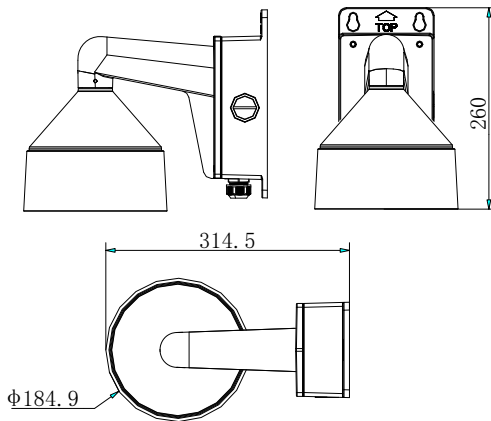

DS-1273ZJ-DM26-B

Wall Mount with Junction Box

For Dome Camera

Features:

- Aluminum alloy material with surface spray treatment
- Waterproof design
- Cable hole on bracket makes the feature better
- Design of cap is for convenient wiring

Dimension:

Order Model:

DS-1273ZJ-DM26-B

Parameter:

Model	DS-1273ZJ-DM26-B
Parameters	Wall Mount with Junction Box For Dome Camera
Appearance	Hikvision White
Material	Aluminum Alloy
Dimension	310x260x185mm
Weight	2050g

Notice:

- The bracket should be installed on flat wall
- Waterproof rubber is necessary for outdoor application
- The wall must be capable of supporting over 3 times as much as the total weight of the camera and the mount
- The maximum load capacity of the bracket is **4.5KG**