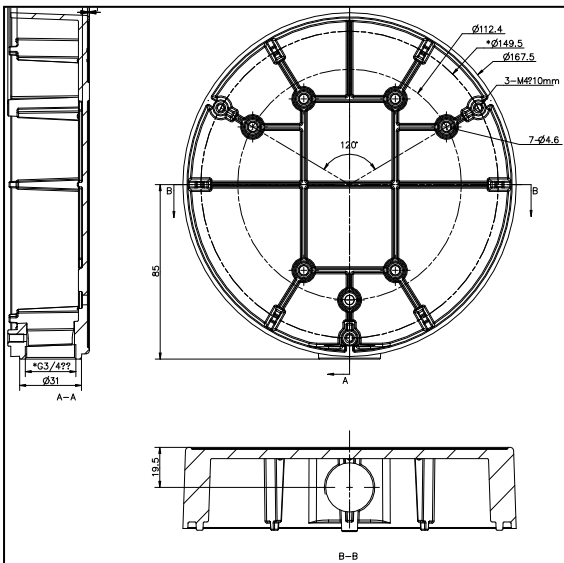

## DS-1280ZJ-DM25(M1)

Junction Box for Dome Camera

### Dimension:

### Parameter:

Model	DS-1280ZJ-DM25(M1)
Parameters	Junction Box for Dome Camera
Appearance	Hikvision White
Material	Aluminum Alloy
Dimension	167.5×167.5×42mm
Weight	362g