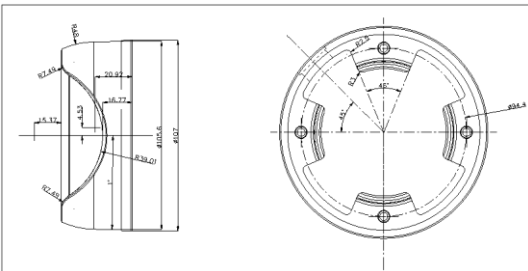

DS-1280ZJ-TR6

Junction Box for Dome Camera

Features:

- Aluminum alloy material with surface spray treatment

Dimension:

Order Model:

DS-1280ZJ-TR6

Parameter:

Model	DS-1280ZJ-TR6
Parameters	Junction Box for Dome Camera
Appearance	Hikvision White
Material	Aluminum Alloy
Dimension	Φ130mm
Weight	715g

Notice:

- The bracket should be installed on flat wall
- Waterproof rubber is necessary for outdoor application
- The wall must be capable of supporting over 3 times as much as the total weight of the camera and the mount.
- The maximum load capacity of the bracket is 4.5KG