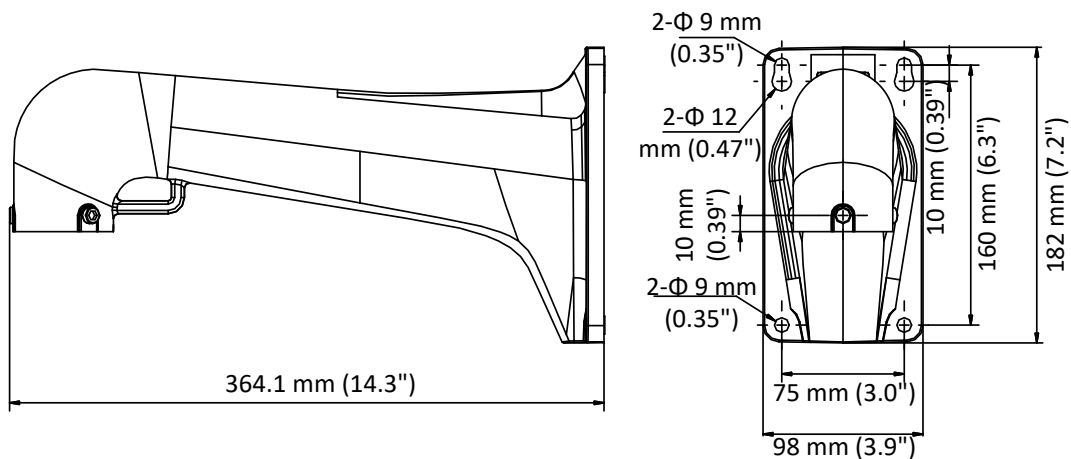

DS-1603ZJ

Wall Mounting Bracket for PanoVu

Feature

- Aluminum alloy material with surface spray treatment
- The hook for safety rope facilitates camera's installation

Dimension

Available Model

DS-1603ZJ

Parameter

| | |
|------------|------------------------------------|
| Model | DS-1603ZJ |
| Parameters | Wall Mounting Bracket for PanoVu |
| Appearance | Hikvision White |
| Material | Aluminum Alloy |
| Dimension | 364.1 mm × 182.0 mm (14.3" × 7.2") |
| Weight | 1400 g (3.09 lb.) |

Note

- The bracket should be installed on the flat surface.
- The waterproof rubber is necessary for the outdoor application.
- The wall must be capable of supporting at least 3 times as much as the total weight of the camera and the bracket.
- The bracket's maximum load capacity is 20 Kg (44 lb.).