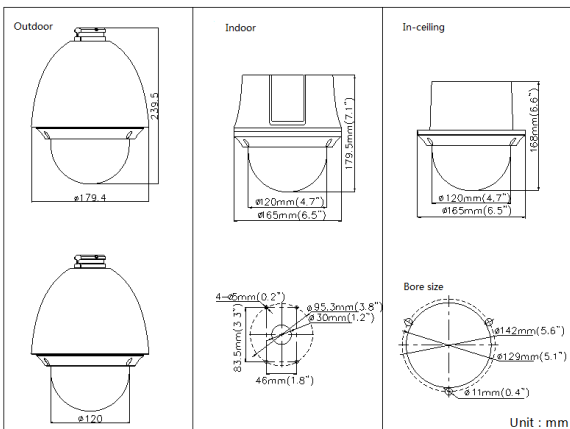

Dimensions

Accessories