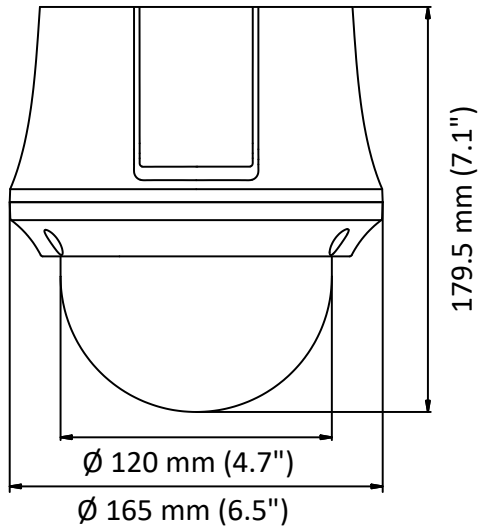

Order Model

DS-2AE4225T-D3

Dimensions

Indoor