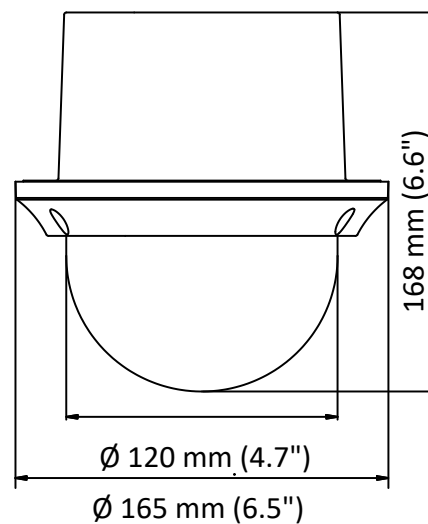

Input/Output	
Video Output	1 turbo 1080p output/1 CVBS output, (NTSC or PAL composite, BNC)
RS-485 Interface	Half-duplex mode Self-adaptive HIKVISION, Pelco-P, Pelco-D protocol
UTC function	UTC protocol (or HIKVISION-C protocol in previous DVR)
General	
Menu Language	English
Power	12 VDC Max. 12 W
Working Temperature	-30° C to 65° C (-22° F to 149° F)
Working Humidity	90% or less
Protection Level	IP66 standard (outdoor dome) TVS 4,000 V lightning protection, surge protection and voltage transient protection
Mounting	Various mounting modes optional
Dimension	DS-2AE4225T-D3 (indoor): Ø 165 × 179.5 mm (Ø 6.5" × 7.1") DS-2AE4225T-D3 (in-ceiling): Ø 165 × 168 mm (Ø 6.5" × 6.6")
Weight (approx.)	2Kg (4.41lb.)

Order Model

DS-2AE4225T-D3

Dimensions

Indoor

Inceiling

Distributed by

Headquarters

No.555 Qianmo Road, Binjiang District,
Hangzhou 310051, China
T +86-571-8807-5998
overseasbusiness@hikvision.com