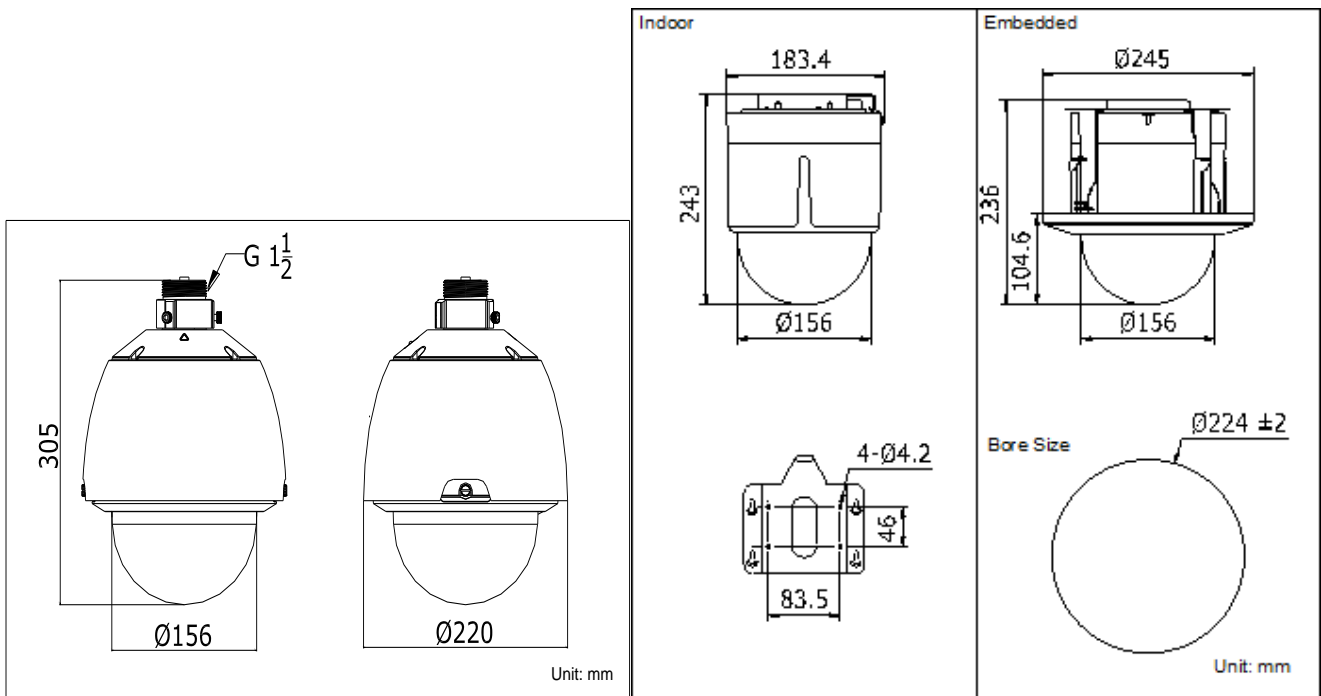

## Specifications

Parameter		Model	DS-2AE5123T-A: 24VAC, Outdoor DS-2AE5123T-A3: 24VAC, Indoor
		E Series 5 Inch turbo HD720p PTZ Dome Camera	
Camera	Image Sensor	1/3" CMOS	
	Max. Image Resolution	1280×720	
	Frame Rate	50Hz:25fps(1280×720), 50fps (1280×720) 60Hz:30fps(1280×720), 60fps (1280×720)	
	Min. Illumination	Color: 0.02Lux@(F1.6,AGC ON) B/W: 0.002Lux@(F1.6,AGC ON)	
	White Balance	Auto / Manual / ATW / Indoor / Outdoor	
	AGC	Auto / Manual	
	S / N Ratio	≥ 50dB	
	3D DNR	Support	
	Backlight Compensation	Support	
	WDR	Digital WDR	
	Shutter Time	PAL: 1-1/10,000s NTSC: 1-1/10,000s	
	Day & Night	IR Cut Filter	
	Digital Zoom	16x	
	Privacy Mask	8 privacy masks programmable; a maximum of 8 zones can be masked simultaneously on the same video screen	
Focus Model	Auto / Semiautomatic / Manual		
Lens	Focal Length	4-92mm, 23X	
	Zoom Speed	Approx.3.0s(Optical Wide-Tele)	
	Angle of View	49-2.2 degree(Wide-Tele)	
	Min. Working Distance	10-1000mm (Wide-Tele)	
	Aperture	F1.6-F3.7	
Pan and Tilt	Pan Range	360° endless	
	Pan Speed	Pan Manual Speed: 0.1°-250°/s, Pan Preset Speed: 300°/s	
	Tilt Range	-5°-90° (Auto Flip )	
	Tilt Speed	Tilt Manual Speed: 0.1°-150°/s,	

## Dimensions