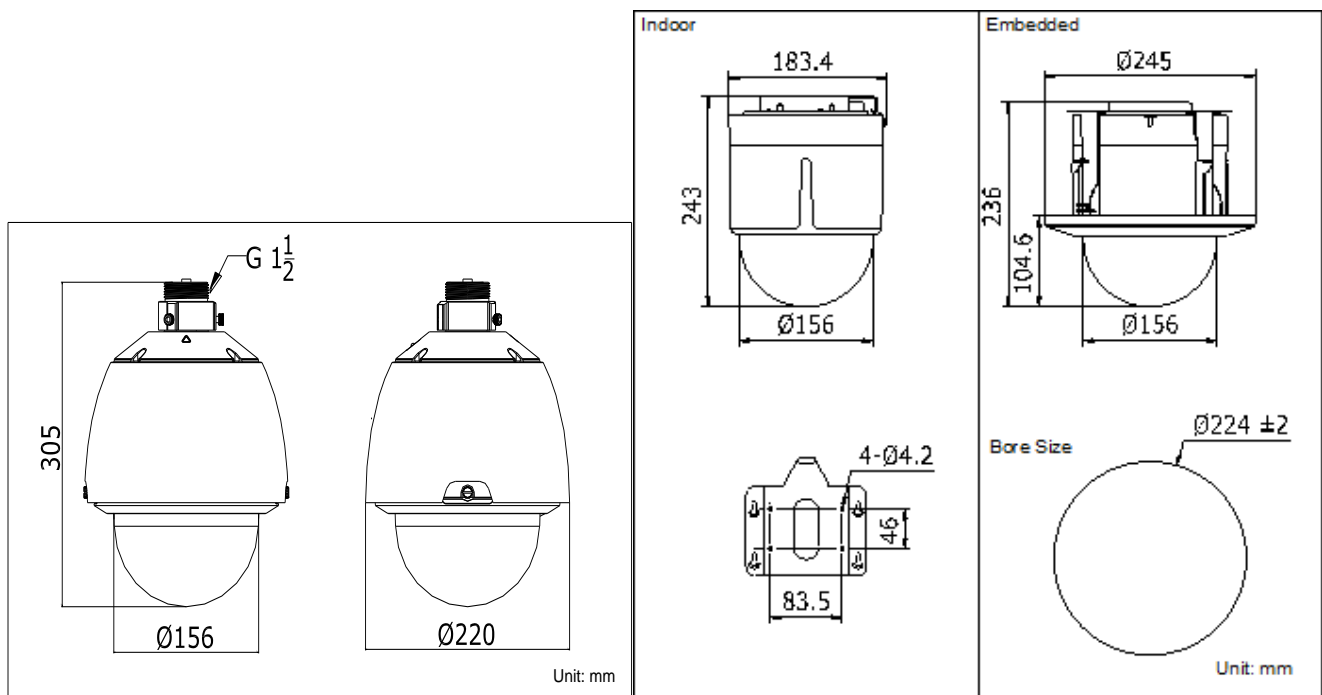

## Specifications

Parameter		Model	DS-2AE5230T-A: 24VAC, Outdoor DS-2AE5230T-A3: 24VAC, Indoor
		E Series 5 Inch turbo HD1080p PTZ Dome Camera	
Camera	Image Sensor	1/3" CMOS	
	Max. Image Resolution	1920×1080	
	Frame Rate	50Hz:25fps(1280×1080) 60Hz:30fps(1280×1080)	
	Min. Illumination	Color: 0.02Lux@(F1.6,AGC ON) B/W: 0.002Lux@(F1.6,AGC ON)	
	White Balance	Auto / Manual / ATW / Indoor / Outdoor	
	AGC	Auto / Manual	
	S / N Ratio	≥ 50dB	
	3D DNR	Support	
	Backlight Compensation	Support	
	WDR	Digital WDR	
	Shutter Time	PAL: 1-1/10,000s NTSC: 1-1/10,000s	
	Day & Night	IR Cut Filter	
	Digital Zoom	16x	
	Privacy Mask	8 privacy masks programmable; a maximum of 8 zones can be masked simultaneously on the same video screen	
Focus Model	Auto / Semiautomatic / Manual		
Lens	Focal Length	4-120mm, 30X	
	Zoom Speed	Approx.3.0s(Optical Wide-Tele)	
	Angle of View	58-1.7 degree(Wide-Tele)	
	Min. Working Distance	10-1500mm (Wide-Tele)	
	Aperture	F1.6-F4.4	
Pan and Tilt	Pan Range	360° endless	
	Pan Speed	Pan Manual Speed: 0.1°-250°/s, Pan Preset Speed: 300°/s	
	Tilt Range	-5°-90° (Auto Flip )	
	Tilt Speed	Tilt Manual Speed: 0.1°-150°/s,	

## Dimensions