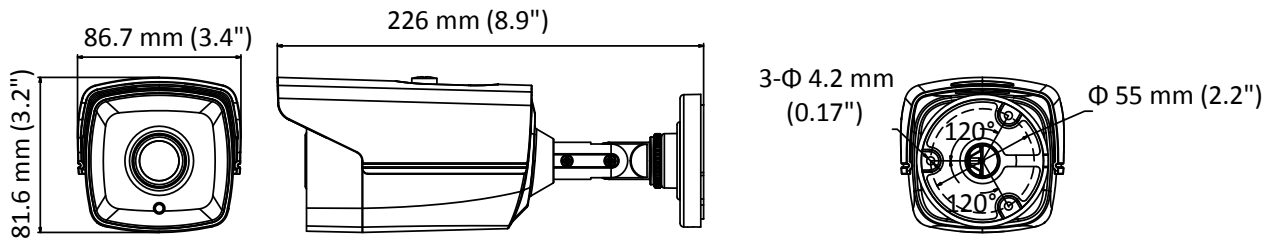

DS-2CC12D9T-IT5E

2MP Ultra Low-Light PoC Bullet Camera

Key Features

- 2.0 megapixel progressive scan CMOS
- Analog HD output, up to 1080p resolution
- OSD menu
- 120 dB true WDR
- EXIR 2.0, up to 80 m IR distance
- PoC
- Up the Coax (HIKVISION-C)
- IP67

Specification

Camera	
Image Sensor	2.0 megapixel progressive scan CMOS
Signal System	PAL/NTSC
Frame Rate	PAL: 1080p@25fps NTSC: 1080p@30fps
Min. Illumination	0.003 Lux@(F1.2, AGC ON), 0 Lux with IR
Shutter Time	PAL: 1/25 s to 1/50,000 s NTSC: 1/30 s to 1/50,000 s
Slow Shutter	Max.: 30 times
Lens	3.6 mm (Optional 2.8 mm , 6 mm)
Horizontal Field of View	103.5° (2.8 mm), 82.6° (3.6 mm), 54.4° (6 mm)
Lens Mount	M 12
Day & Night	IR cut filter
Angle Adjustment (Bracket)	Pan: 0° to 360°, Tilt: 0° to 180°, Rotate: 0° to 360°
Synchronization	Internal synchronization
WDR	> 120 dB
Menu	
AGC	Support
Day/Night Mode	Auto/Color/BW (White & Black)
White Balance	ATW/AWC-SET/MANUAL
Privacy Mask	ON/OFF, 8 programmable privacy masks
Motion	4 programmable motion areas
Backlight Compensation	WDR/BLC/HLC/OFF
2D & 3D DNR	ON/OFF
Voltage Detection	Support
Functions	Defog, Mirror, Defective Pixel Correction, Sharpness, Camera Title
Scene	Indoor/outdoor/indoor1/low light
Interface	
Video Output	1 HD analog output/1 Vp-p composite output (75Ω/BNC)
General	
Operating Conditions	-40° C to 60° C (-40° F to 140° F), humidity: 90% or less (no condensation)
Power Supply	12 V DC ±30%/PoC.at
Power Consumption	Max.: 5.5 W
IR Distance	Up to 80 m
Ingress Protection	IP 67
Communication	Up the coax, Protocol: HIKVISION-C
Dimensions	86.7 mm × 81.6 mm × 226 mm (3.4" × 3.2" × 8.9")
Weight	Approx. 800 g (1.76 lb.)

Order Model

DS-2CC12D9T-IT5E

* PoC function is only available when cooperating with DS-1TPXXX.

Dimensions

Distributed by

Headquarters

No.555 Qianmo Road, Binjiang District,
Hangzhou 310051, China
T +86-571-8807-5998
overseasbusiness@hikvision.com