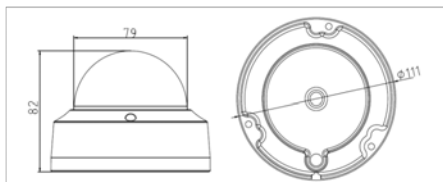

Dimensions

Accessories

Order Models

1.3 MP: DS-2CD2112F-I
3.0 MP: DS-2CD2132F-I

	DS-2CD2112F-I	DS-2CD2132F-I
Camera		
Image Sensor	1/3" progressive scan CMOS	
Minimum Illumination	0.028 lux @ f/2, AGC on, 0 lux with IR	0.19 lux @ f/1.2, AGC on, 0 lux with IR
Shutter Speed	1/3 sec. to 1/100,000 sec.	
Lens	4 mm @ f/2.0 (2.8 mm, 6 mm, 12 mm optional)	4 mm @ f/2.0 (2.8 mm, 6 mm, 12 mm optional)
	Angle of view: 92.5° (2.8 mm), 73.1° (4 mm), 46° (6 mm), 22° (12 mm)	2048 × 1536: Angle of view: 86° (2.8 mm), 70° (4 mm), 43.3° (6 mm), 20.6° (12 mm)
Lens Mount	M12	
Angle Adjustment	Pan: 0° to 355°, tilt: 0° to 75°, rotation: 0 to 355°	
Digital Noise Reduction	3D DNR	
Wide Dynamic Range	Digital WDR	
Day/Night	IR cut filter with auto switch	
Compression Standard		
Video Compression	H.264/MJPEG	
H.264 Codec Profile	Main profile	
Bit Rate	32 Kbps to 16 Mbps	
Dual Stream	Yes	
Image		
Max. Image Resolution	1280 × 960	2048 × 1536
Frame Rate	30 fps (1280 × 960), (1280 × 720), (704 × 576), (640 × 480)	20 fps (2048 × 1536), 30 fps (1920 × 1080), (1280 × 720)
Image Settings	Saturation, brightness, sharpness, contrast	
BLC	Yes, zone configurable	
ROI	Yes, up to 3 configurable areas	
Network		
Network Storage	Local storage: built-in microSD/SDHC/SDXC card slot, up to 128 GB; NAS	
Alarm Triggers	Line crossing detection, intrusion detection, motion detection, dynamic analysis, tampering alarm, network disconnect, IP address conflict, storage full, storage error	
Protocols	TCP/IP, ICMP, HTTP, HTTPS, FTP, DHCP, DNS, DDNS, RTP, RTSP, RTCP, PPPoE, NTP, UPnP, SMTP, SNMP, IGMP, 802.1X, QoS, IPv6, Bonjour	
System Compatibility	ONVIF, PSIA, CGI, ISAPI	
Security	Three level user authentication, password authorization, HTTPS and SSH certificate, IEEE802.1X, basic and digest authentication, watermark, IP address filtering, log-in lockout	
General Functions	Flickerless, dual stream, heartbeat, mirror, password protection, watermark	
Interface		
Communication Interface	1 RJ-45 10M/100M Ethernet interface	
Smart Features	Line crossing, intrusion detection	
General		
Operating Conditions	-30° C to 60° C (-22° F to 140° F); humidity 95% or less (non-condensing)	
Power Supply	12 VDC ±10%; PoE (802.3af)	
Power Consumption	Maximum 5 W (with IR cut filter on)	
Impact Protection	IK10	
Ingress Protection	IP66	
IR Range	100 feet	
Dimensions	Φ111 mm × 82 mm (4.4" × 3.2")	
Weight	500 g (1.1 lbs.)	