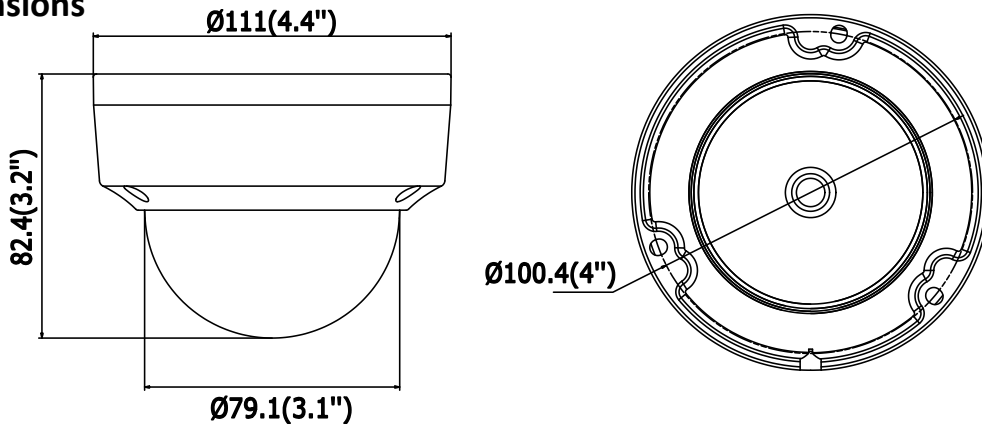

Dimensions

Unit: mm

Accessories

DS-1259ZJ

DS-1272ZJ-110

DS-1272ZJ-110B

DS-1271ZJ-110

DS-1280ZJ-DM18

DS-1276ZJ

DS-1275ZJ

DS-1250ZJ

Distributed by