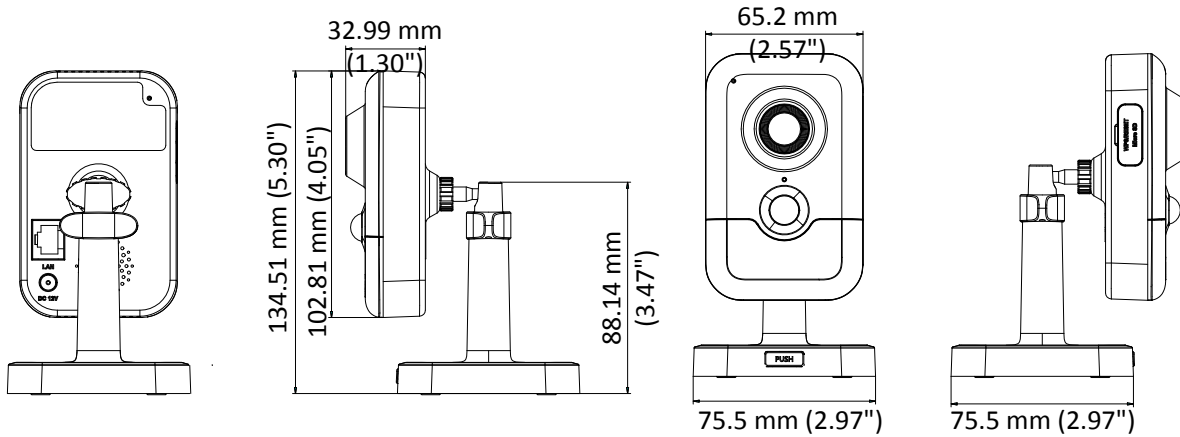

Available Model:

DS-2CD2425FWD-I, DS-2CD2425FWD-IW

Dimensions