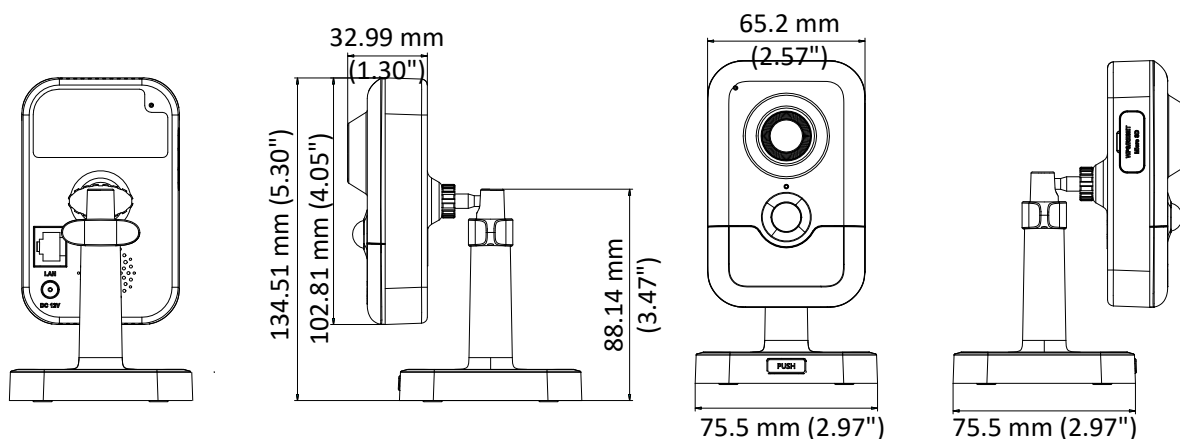

Available Model:

DS-2CD2425FWD-IW

Dimensions