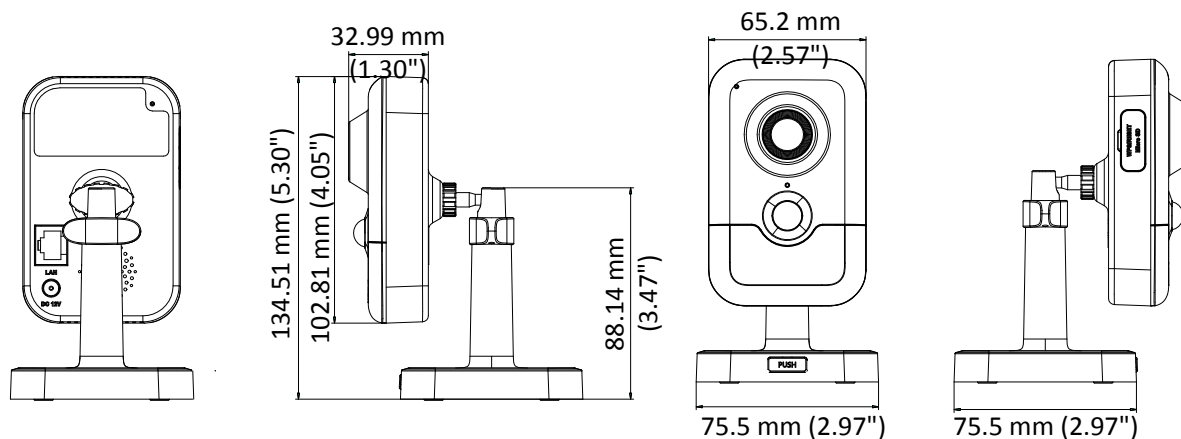

Available Model:

DS-2CD2455FWD-I, DS-2CD2455FWD-IW

Dimensions