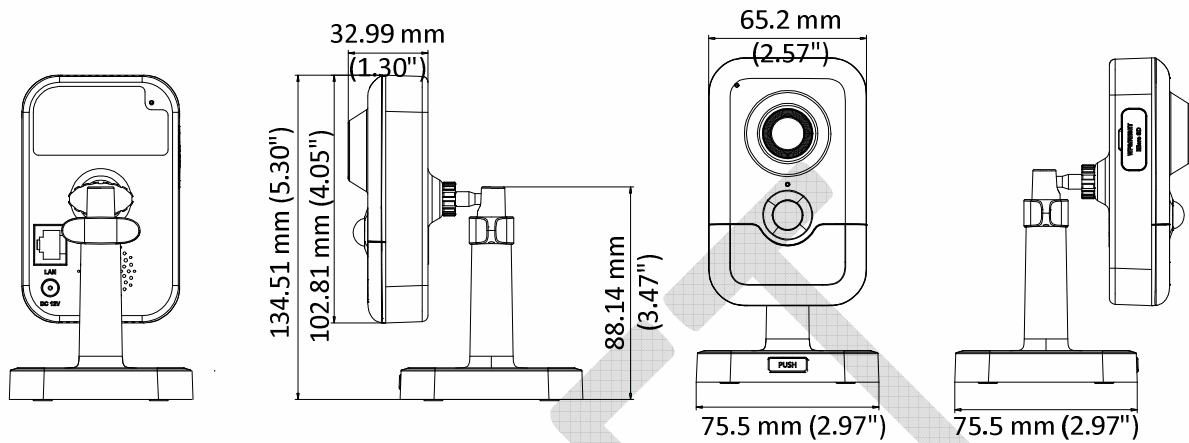

Available Model:

DS-2CD2485FWD-IW

Dimensions