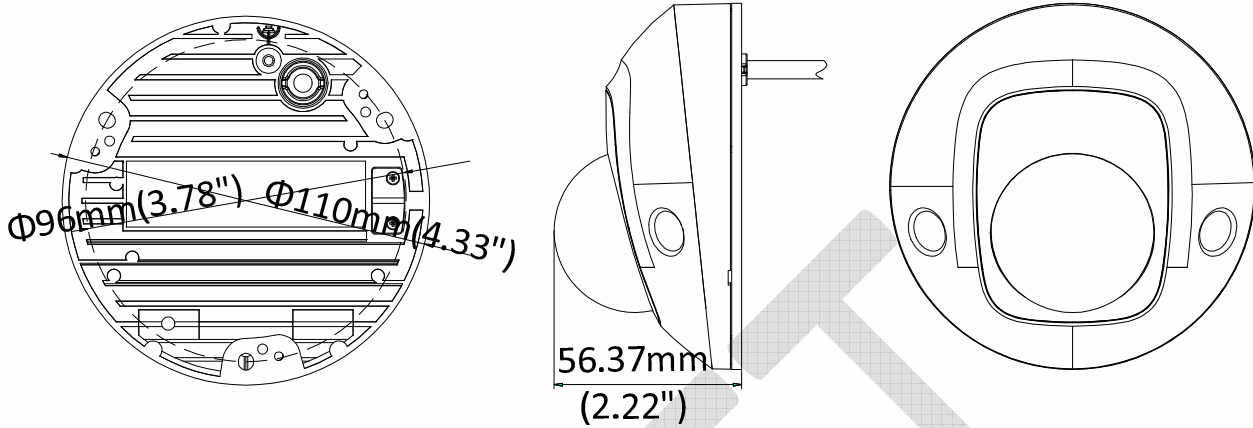

Available Models:

DS-2CD2525FWD-I, DS-2CD2525FWD-IS, DS-2CD2525FWD-IW, DS-2CD2525FWD-IWS

Dimensions

Accessories

Distributed by