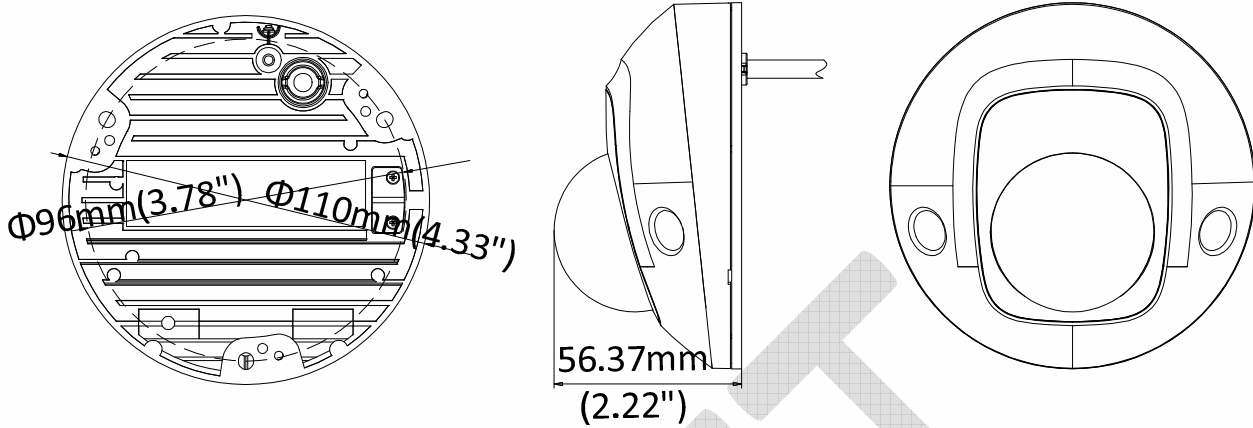

Available Models:

DS-2CD2535FWD-I, DS-2CD2535FWD-IS, DS-2CD2535FWD-IW, DS-2CD2535FWD-IWS

Dimensions

Accessories

Distributed by