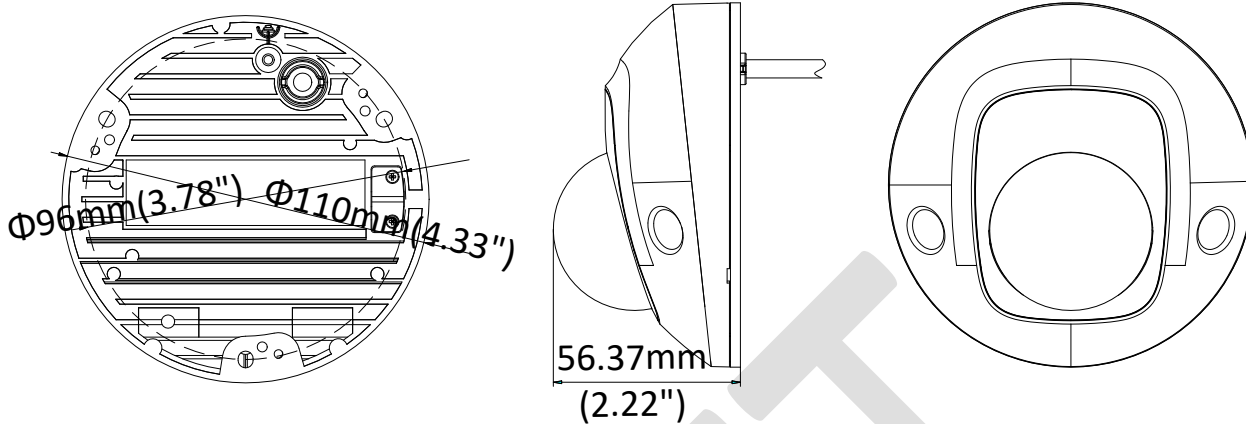

Available Models:

DS-2CD2555FWD-I, DS-2CD2555FWD-IS, DS-2CD2555FWD-IW, DS-2CD2555FWD-IWS

Dimensions

Accessories

Distributed by