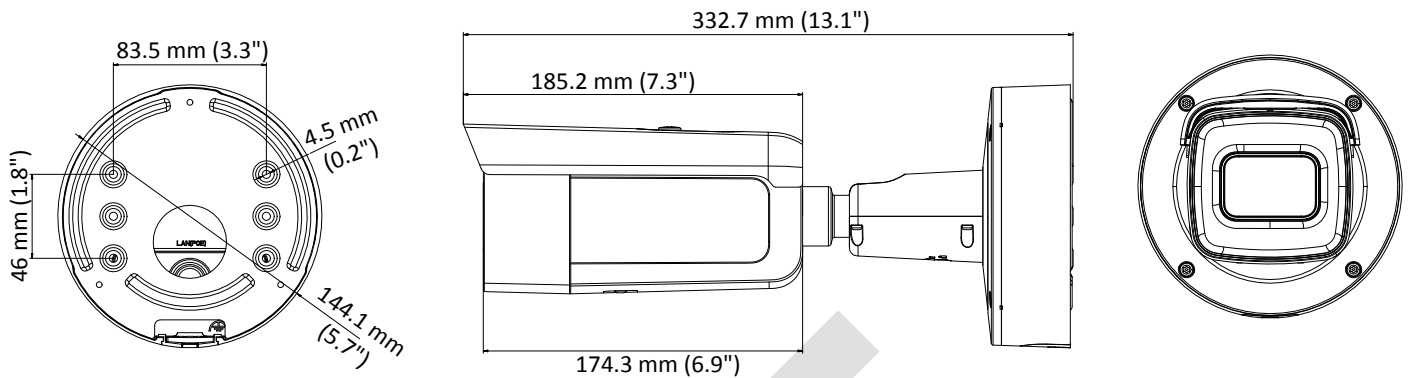

Dimensions

Accessories