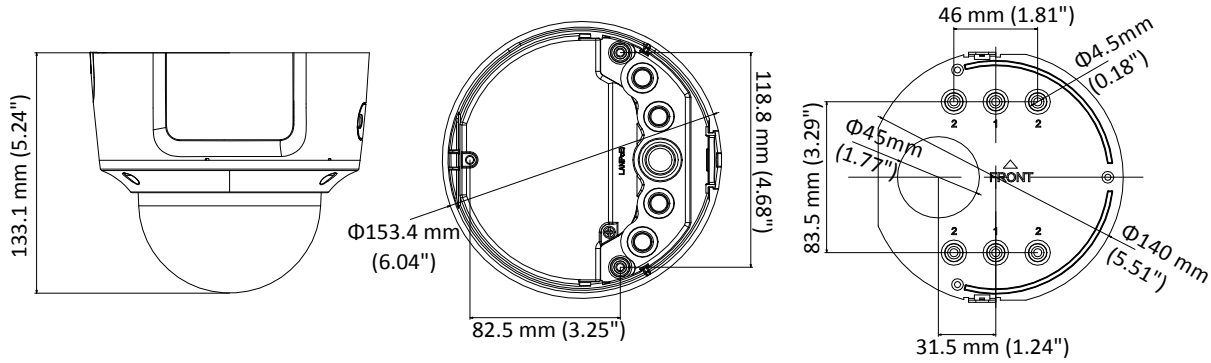

Day/Night Switch	Auto/Schedule/Triggered by Alarm In
<b>Network</b>	
Network Storage	Support Micro SD/SDHC/SDXC card (128G), local storage and NAS (NFS,SMB/CIFS), ANR
Alarm Trigger	Motion detection, video tampering, network disconnected, IP address conflict, illegal login, HDD full, HDD error, Alarm input, Alarm output
Protocols	TCP/IP, ICMP, HTTP, HTTPS, FTP, DHCP, DNS, DDNS, RTP, RTSP, RTCP, PPPoE, NTP, UPnP, SMTP, SNMP, IGMP, 802.1X, QoS, IPv6, Bonjour
General Function	One-key reset, anti-flicker, three streams, heartbeat, password protection, privacy mask, watermark, IP address filter
API	ONVIF (PROFILE S, PROFILE G), PSIA, CGI, ISAPI
Simultaneous Live View	Up to 6 channels
User/Host	Up to 32 users 3 levels: Administrator, Operator and User
Client	iVMS-4200, iVMS-4500, iVMS-5200
Web Browser	IE8+, Chrome 31.0-44, Firefox 30.0-51, Safari 8.0+
<b>Interface</b>	
Audio	1 input (line in, 3.5 mm), 1 output(3.5 mm), single track
Communication Interface	1 RJ45 10M/100M self-adaptive Ethernet port
Alarm	1 input, 1 output (max. 12 VDC, 30 mA)
Video Output	1Vp-p composite output (75 Ω/BNC)
On-board storage	Built-in Micro SD/SDHC/SDXC slot, up to 128 GB
SVC	H.264 encoding supports
Reset Button	Support
<b>Audio</b>	
Environment Noise Filtering	Support
Audio Sampling Rate	16 kHz
<b>General</b>	
Operating Conditions	-30 °C to +60 °C (-22 °F to +140 °F), Humidity 95% or less (non-condensing)
Power Supply	12 VDC ± 25%, PoE (802.3af) Terminal block for DC input
Power Consumption and Current	12 VDC, 0.75A, max. 9.5W PoE (802.3af, 37V to 57V), 0.1A to 0.3A, max. 11W
Protection Level	IP67, IK10
Material	Metal
Dimensions	Φ153.4 × 133.1 mm (Φ6.04" × 5.24")
Weight	Camera: 1287 g (2.84 lb.)

## Dimensions