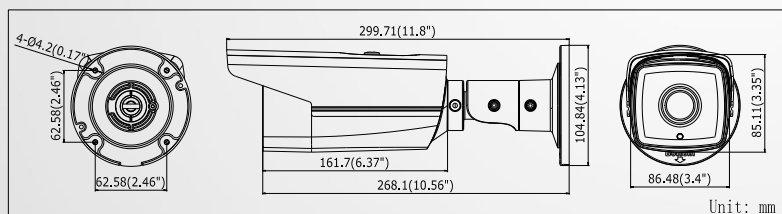

DS-2CD2T42WD-I3/I5/I8

4 MP EXIR Bullet Network Camera

Specification

Camera	
Image Sensor	1/3" Progressive Scan CMOS
Min. Illumination	0.01Lux @(F1.2,AGC ON), 0.028Lux @(F2.0,AGC ON), 0 Lux with IR
Shutter Speed	1/3 s ~ 1/10,000 s
Slow Shutter	Support
Lens	(-I3: 4,6mm; -I5: 4,6,12mm; -I8: 6,12,16mm) @F2.0
Lens Mount	M12
Day & Night	IR cut filter with auto switch
WDR	120dB
Compression Standard	
Video Compression	H.264/MJPEG/H.264+
H.264 Type	Main Profile
Video Bit Rate	32 Kbps – 16 Mbps
Image	
Max. Resolution	2688 × 1520
Frame Rate	50Hz: 20fps (2688×1520), 25fps(1920×1080), 25fps(1280×720) 60Hz: 20fps (2688×1520), 30fps (1920×1080), 30fps(1280×720)
Image Enhancement	BLC/3D DNR/ROI
Image Setting	Rotate Mode, Saturation, Brightness, Contrast, Sharpness adjustable by client software or web browser
Day/Night Switch	Auto/Schedule/Triggered by Alarm In
Network	
Network Storage	NAS (Support NFS,SMB/CIFS)
Alarm Trigger	Intrusion detection, Line crossing detection, Motion detection, Dynamic analysis, Tampering alarm, Network disconnect, IP address conflict, Storage exception
Protocols	TCP/IP, UDP, ICMP, HTTP, HTTPS, FTP, DHCP, DNS, DDNS, RTP, RTSP, RTCP, PPPoE, NTP, UPnP, SMTP, SNMP, IGMP, 802.1X, QoS, IPv6, Bonjour
Security	Flash-prevention, dual stream, heartbeat, mirror, password protection, privacy mask, watermark, IP address filtering, Anonymous access
Standard	ONVIF (PROFILE S, PROFILE G), PSIA, CGI, ISAPI
General	
Communication Interface	1 RJ45 10M/100M Ethernet interface
Operating Conditions	-30 °C – 60 °C (-22 °F – 140 °F), Humidity 95% or less (non-condensing)
Power Supply	12V DC±10%, PoE (802.3af)
Power Consumption	I3: Max. 6W; I5: Max. 7.5W; I8: Max. 10.5W
Ingress Protection level	IP66
IR Range	I3: 30 meters; I5: 50 meters; I8: 80 meters
Dimensions	299.71 × 86.48 × 85.11(11.8" × 3.4" × 3.35")
Weight	1200g (2.65 lbs)
Order Model	
DS-2CD2T42WD-I3, DS-2CD2T42WD-I5, DS-2CD2T42WD-I8	