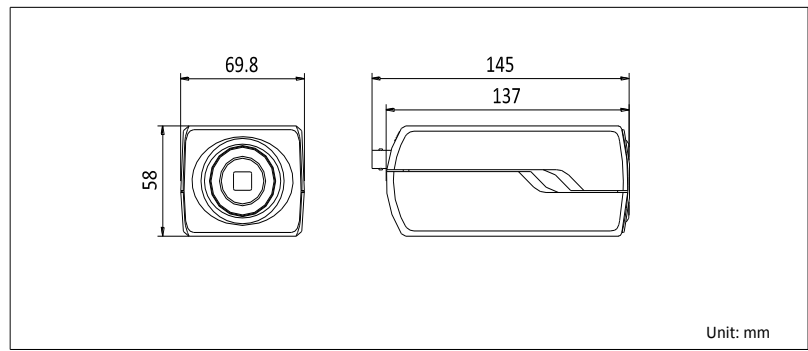

Dimensions

Audio

Environment Noise Filtering	Support
Audio I/O	Support dual audio track, stereo
Audio Sampling Rate	16kHz / 32kHz / 44.1kHz / 48kHz

Smart Feature-set

Behavior Analysis	Line crossing detection, Intrusion detection, Region entrance, Region exiting, Unattended baggage, Object removal
Line Crossing Detection	Cross a pre-defined virtual line
Intrusion Detection	Enter and loiter in a pre-defined virtual region
Region Entrance	Enter a pre-defined virtual region from the outside place
Region Exiting	Exit from a pre-defined virtual region
Unattended Baggage	Objects left over in the pre-defined region such as the baggage, purse, dangerous materials
Object Removal	Objects removed from the pre-defined region, such as the exhibits on display.
Exception Detections	Scene change detection, Sudden audio increase/decrease detection, Audio loss detection, Defocus detection
Recognition	Face detection recognition
Statistics	Object Counting (Entrance and Exit object number is accounted and showed on screen in real time)
Heat Map	Support

General

Operating Conditions	-30 °C – 60 °C (-22 °F – 140 °F), Humidity 95% or less (non-condensing)
Power Supply	24 V AC ± 10%, 12 V DC ± 10%, PoE (802.3af)
Power Consumption	Max. 6 W (Max. 9W with IR cut filter on)
Dimensions	69.8×58×145 mm (2.75" × 2.28" × 5.71")
Weight	830 g (1.83 lbs)

Order Models

Lens no included models: DS-2CD40C5F

Accessories

DS-1292ZJ
Short Arm Wall Mount