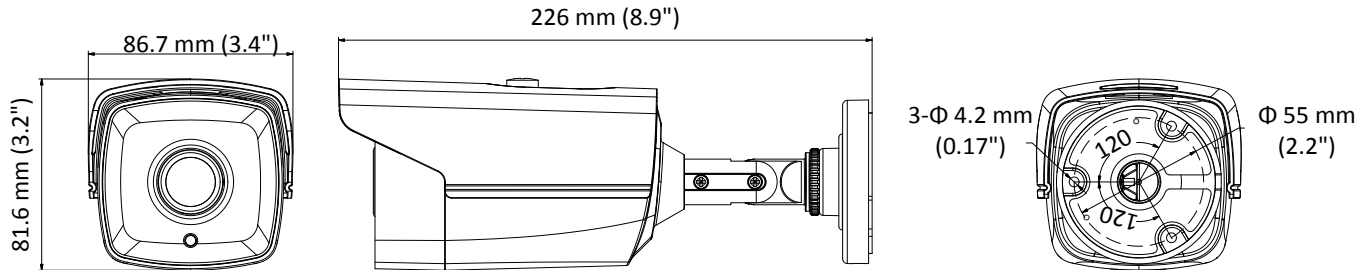

Order Models

DS-2CE16D0T-IT1E

Dimension