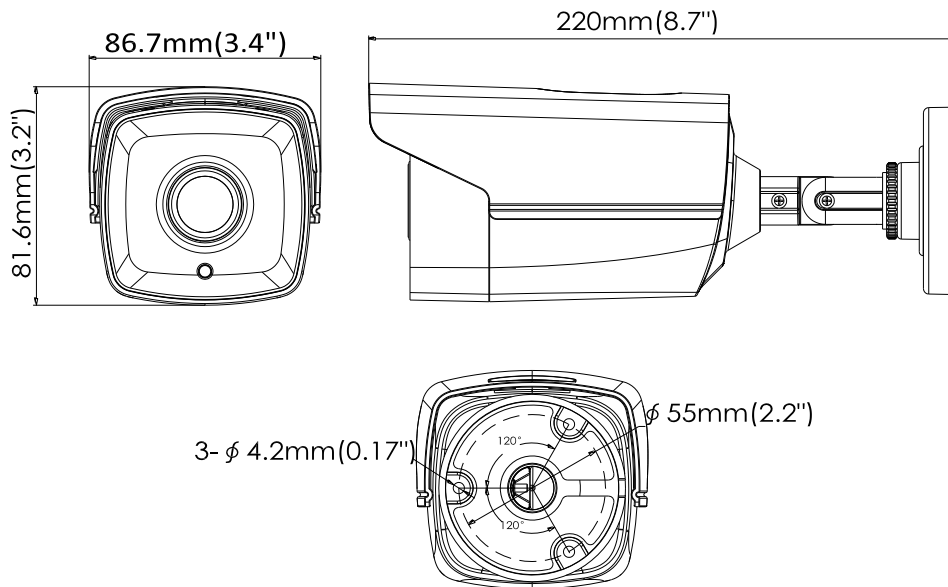

### Key Features

- 2 Megapixel high-performance CMOS
- Analog HD output, up to 1080P resolution
- True Day/Night, Smart IR
- EXIR technology, up to 20m IR distance
- IP66 weatherproof

## Specifications

<b>Camera</b>	
Image Sensor	2MP CMOS Image Sensor
Signal System	PAL/NTSC
Effective Pixels	1920(H)*1080(V)
Min. illumination	0.01 Lux @ (F1.2,AGC ON),0 Lux with IR
Shutter Time	1/25(1/30)s to 1/50,000s
Lens	2.8mm, 3.6mm, 6mm optional
	Angle of View: 103°(2.8mm), 82.2°(3.6mm), 54°(6mm)
Lens Mount	M12
Day & Night	ICR
Angle Adjustment	Pan: 0 - 360°, Tilt: 0 - 180°, Rotation: 0 - 360°
Synchronization	Internal synchronization
Video Frame Rate	1080p@25fps/1080p@30fps
HD Video Output	1 Analog HD output
S/N Ratio	>62dB
<b>General</b>	
Operating Conditions	-40 °C – 60 °C (-40 °F – 140 °F), Humidity 90% or less (non-condensing)
Power Supply	12 VDC ± 15%
Power Consumption	Max. 4W
Protection Level	IP66
IR Range	Up to 20m
Dimensions	86.22×82.05×220.13mm(3.39"×3.23"×8.67")
Weight	430 g (0.95 lb)

## Dimensions