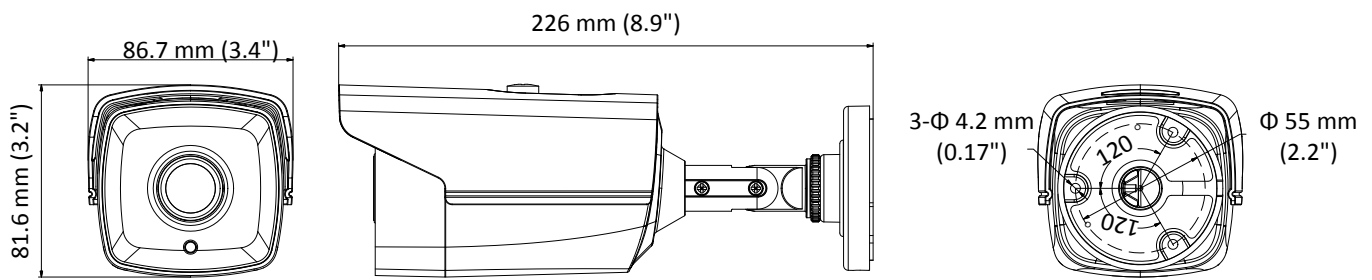

Dimensions