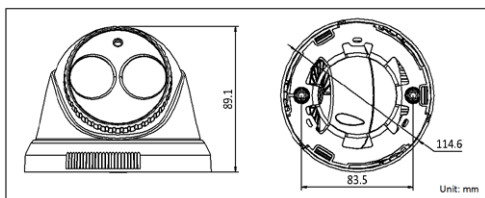

DS-2CE56C2T-IT1/IT3 HD720P Turbo HD EXIR Turret Camera

EXIR

Key features

- HD720P Video Output
- Adopt HDTVl Technology
- True Day/Night, Smart IR
- EXIR technology, 20/40m IR distance
- IP66 weatherproof

Dimensions

Accessories

Indoor / outdoor wall mount
DS-1272ZJ-110

Indoor wall mount
DS-1258ZJ

Video balun
DS-1H18

Available models

DS-2CE56C2T-IT1
DS-2CE56C2T-IT3

	DS-2CE56C5T-IT1	DS-2CE56C5T-IT3
Camera		
Image Sensor	1 / 3" Progressive Scan CMOS	
Effective Pixels	1280(H)*720(V)	
Min. Illumination	0.01 Lux @(F1.2,AGC ON), 0 Lux with IR	
Shutter speed	1/25(1/30) s to 1/50,000 s	
Lens	3.6mm (2.8mm, 6mm, 8mm optional)	3.6mm (2.8mm, 6mm, 8mm, 12mm, 16mm optional)
	Angle of View: 71.43°(3.6mm), 92.45°(2.8mm), 46.9°(6mm), 34.5°(8mm)	Angle of View: 76.88°(3.6mm), 99.73°(2.8mm), 50.1°(6mm), 36.8°(8mm), 24.33°(12mm), 18.4°(16mm)
Lens Mount	M12	
Angle Adjustment	Pan: 0 - 360°, Tilt: 0 - 90°, Rotation: 0 - 360°	
Day & Night	ICR	
Synchronization	Internal synchronization	
Video Frame Rate	25 fps (PAL)/ 30 fps (NTSC)	
HD Video Output	1 Analog HD output	
S / N Ratio	More than 52dB	
General		
Working Temperature / Humidity	-40 °C - 60 °C (-40 °F - 140 °F) Humidity 90% or less (non-condensing)	
Power Supply	12 VDC	
Power Consumption	Max. 3W	Max. 4W
Weather Proof Ratings	IP66	
IR Range	Up to 20m	Up to 40m
Communication	Up the coax(need UTC controller) Protocol: Pelco-C(Coaxitron)	
Dimensions	φ114.6 × 89.1mm(φ4.5" × 3.5")	
Weight	300 g (0.66 lb)	