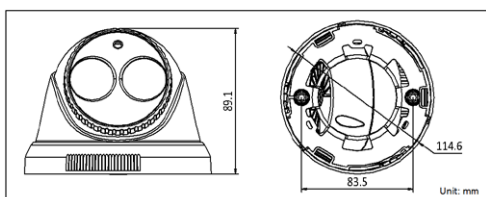

DS-2CE56C2T-IT1/IT3

HD720P Turbo HD EXIR Turret Camera

EXIR

Key features

- HD720P Video Output
- Adopt HDTVl Technology
- True Day/Night, Smart IR
- EXIR technology, 20/40m IR distance
- IP66 weatherproof

Dimensions

Accessories

Indoor / outdoor wall mount
DS-1272ZJ-110

Indoor wall mount
DS-1258ZJ

Video balun
DS-1H18

Available models

DS-2CE56C2T-IT1
DS-2CE56C2T-IT3

	DS-2CE56C5T-IT1	DS-2CE56C5T-IT3
Camera		
Image Sensor	1 / 3" Progressive Scan CMOS	
Effective Pixels	1280(H)*720(V)	
Min. Illumination	0.01 Lux @(F1.2,AGC ON), 0 Lux with IR	
Shutter speed	1/25(1/30) s to 1/50,000 s	
Lens	3.6mm (2.8mm, 6mm, 8mm optional)	3.6mm (2.8mm, 6mm, 8mm, 12mm, 16mm optional)
	Angle of View: 71.43°(3.6mm), 92.45°(2.8mm), 46.9°(6mm), 34.5°(8mm)	Angle of View: 76.88°(3.6mm), 99.73°(2.8mm), 50.1°(6mm), 36.8°(8mm), 24.33°(12mm), 18.4°(16mm)
Lens Mount	M12	
Angle Adjustment	Pan: 0 - 360°, Tilt: 0 - 90°, Rotation: 0 - 360°	
Day & Night	ICR	
Synchronization	Internal synchronization	
Video Frame Rate	25 fps (PAL)/ 30 fps (NTSC)	
HD Video Output	1 Analog HD output	
S / N Ratio	More than 52dB	
General		
Working Temperature / Humidity	-40 °C - 60 °C (-40 °F - 140 °F) Humidity 90% or less (non-condensing)	
Power Supply	12 VDC	
Power Consumption	Max. 3W	Max. 4W
Weather Proof Ratings	IP66	
IR Range	Up to 20m	Up to 40m
Communication	Up the coax(need UTC controller) Protocol: Pelco-C(Coaxitron)	
Dimensions	φ114.6 × 89.1mm(φ4.5" × 3.5")	
Weight	300 g (0.66 lb)	