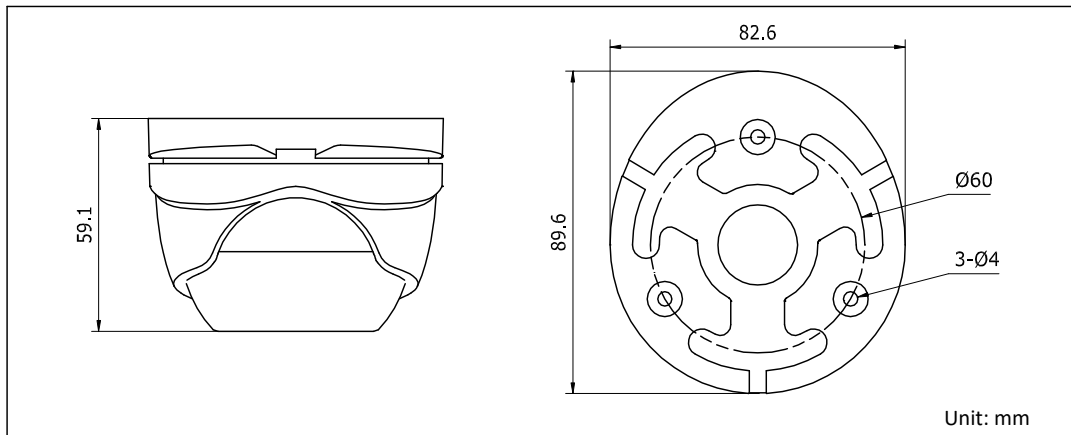

Dimensions