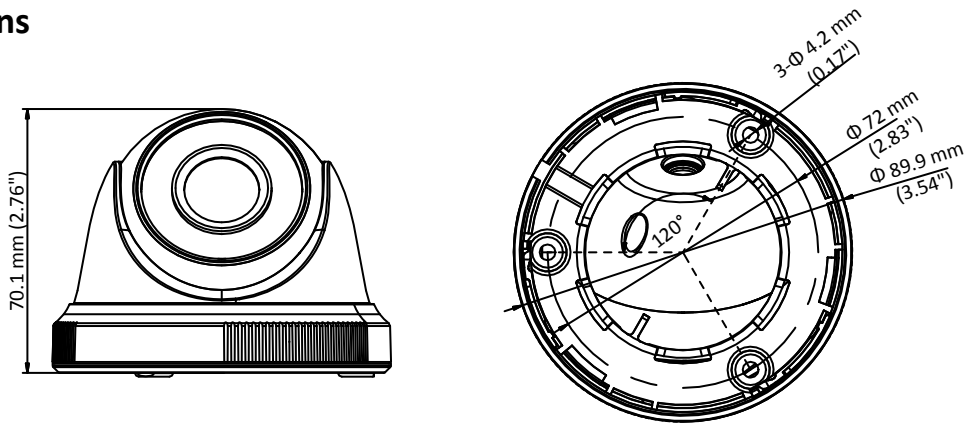

Dimensions