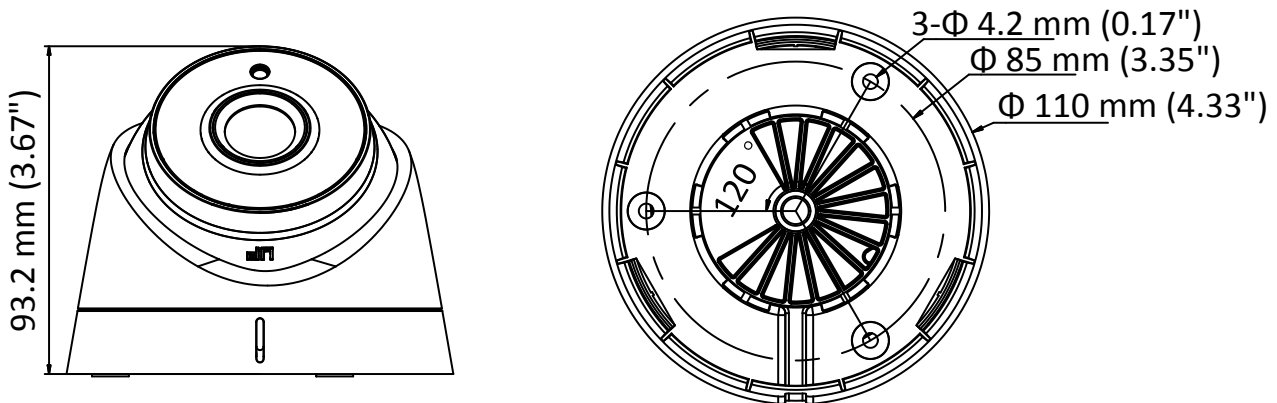

Dimensions