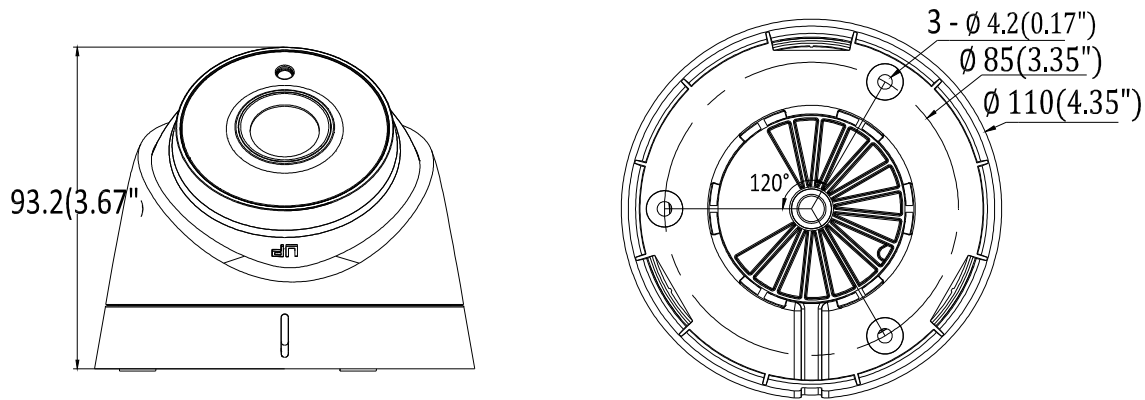

## Specifications

| <b>Camera</b>        |  |
|----------------------|--|
| Image Sensor         | 2MP CMOS Image Sensor  |
| Signal System        | PAL/NTSC   |
| Effective Pixels     | 1920(H)*1080(V)  |
| Min. illumination    | 0.01 Lux @ (F1.2,AGC ON),0 Lux with IR   |
| Shutter Time         | 1/25(1/30)s to 1/50,000s   |
| Lens                 | 3.6mm (2.8mm, 6mm, 8mm, 12mm, 16mm optional)   |
|                      | Angle of View: 103°(2.8mm), 82.2°(3.6mm), 54°(6mm), 37.7°(8mm), 24.2°(3.6mm), 18.8°(6mm) |
| Lens Mount           | M12  |
| Day & Night          | ICR  |
| Angle Adjustment     | Pan: 0 - 360°, Tilt: 0 - 75°, Rotation: 0 - 360°   |
| Synchronization      | Internal synchronization   |
| Video Frame Rate     | 1080p@25fps/1080p@30fps  |
| HD Video Output      | 1 Analog HD output   |
| S/N Ratio            | >62dB  |
| <b>General</b>       |  |
| Operating Conditions | -20 °C - 45 °C (-4 °F - 113 °F), Humidity 90% or less (non-condensing)                   |
| Power Supply         | 12 VDC ± 15%   |
| Power Consumption    | Max. 4W  |
| Protection Level     | IP66   |
| IR Range             | Up to 40m  |
| Dimension            | Φ110 × 93.2 mm(Φ4.33" × 3.67")   |
| Weight               | 350 g  |

## Dimensions