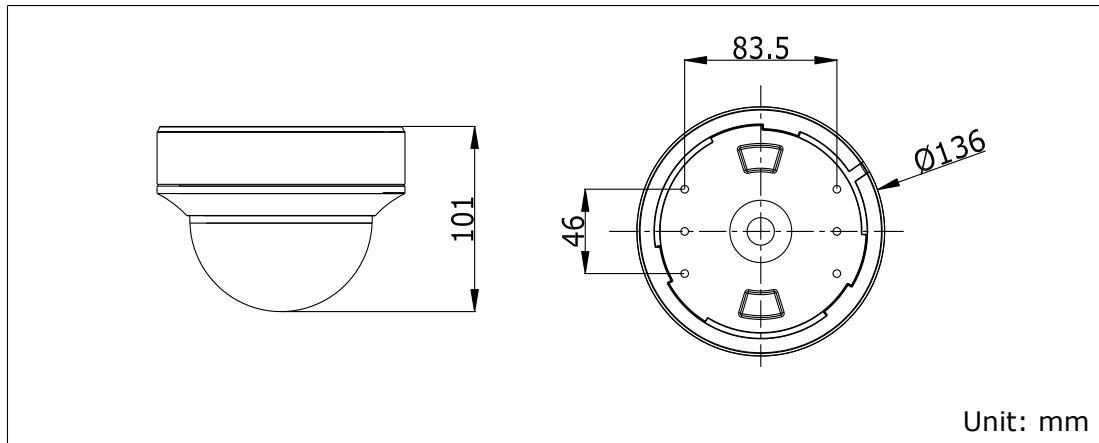

## Specifications

<b>Camera</b>	
Image Sensor	2MP CMOS image sensor
Signal System	PAL/NTSC
Effective Pixels	1920 (H) × 1080 (V)
Min. illumination	0.01 Lux@(F1.2,AGC ON), 0 Lux with IR
Shutter Time	1/25 (1/30) s to 1/50,000 s
Lens	2.8 - 12 mm @ F1.4
	Angle of view: 102.25° - 32°
Lens Mount	Φ14
Day & Night	ICR
Angle Adjustment	Pan: 0° to 340°, Tilt: 0° to 75°, Rotation: 0° to 355°
Synchronization	Internal synchronization
Video Frame Rate	1080p@25fps/1080p@30fps
HD Video Output	1 analog HD output
S/N Ratio	>62 dB
<b>General</b>	
Operating Conditions	-40 °C to 60 °C (-40 °F to 140 °F), Humidity 90% or less (non-condensation)
Power Supply	12 VDC ± 15%
Power Consumption	Max. 4 W
IR Range	Up to 30 m
Dimensions	Φ136 × 101 mm (Φ 5.35" × 3.98")
Weight	600 g

## Dimensions