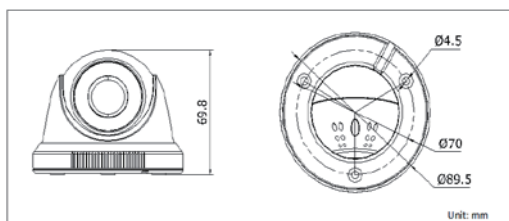

DS-2CE56D1T-IR

HD1080P IR Turret Camera

TURBO HD

Key features

- HD1080P Video Output
- Adopt HDTV Technology
- True Day/Night, Smart IR
- Up to 20m IR distance
- IP66 weatherproof
- OSD menu controlled via UTC

Dimensions

Accessories

Video balun
DS-1H18

Available models

DS-2CE56D1T-IR

DS-2CE56D1T-IR		
Camera		
Image Sensor	1 / 3" Progressive Scan CMOS	1 / 2.7" Progressive Scan CMOS
Signal System	PAL / NTSC	
Effective Pixels	1930(H)*1088(V)	
Min. Illumination	0.1 Lux @ (F1.2,AGC ON),0 Lux with IR	
Shutter speed	1/25(1/30) s to 1/50,000 s	
Lens	2.8mm	3.6mm (6mm optional)
	Angle of View: 90°(2.8mm)	Angle of View: 80°(3.6mm), 55.4°(6mm)
Lens Mount	φ14	
Angle Adjustment	Pan: 0 - 360°, Tilt: 0 - 75°, Rotation: 0 - 360°	
Day & Night	ICR	
Synchronization	Internal synchronization	
Video Frame Rate	1080p@25fps/1080p@30fps	
HD Video Output	1 Analog HD output	
S / N Ratio	More than 52dB	
Menu		
Camera ID	On/off (0-255)	
AGC	Support	
D/N Mode	Color/ BW/ Auto/ EXT	
White Balance	Auto/ User/ Push/ 8000K/ 6000K/ 4200K/ 3000K	
Privacy Mask	On/ Off, maximum 2 zones	
Motion Detection	On/ Off, maximum 4 zones	
BLC	Support	
Anti-flicker	On/off	
Language	English/ Chinese	
Function	Digital noise reduction, Mirror	
General		
Working Temperature / Humidity	-40 °C - 60 °C (-40 °F - 140 °F) Humidity 90% or less (non-condensing)	
Power Supply	12 VDC	
Power Consumption	Max. 3W	
Weather Proof Ratings	IP66	
IR Range	Up to 20m	
Communication	Up the coax Protocol: HIKVISION-C(Coaxitron)	
Dimensions	Φ 89.5 × 69.8 mm (Φ 3.52" × 2.75")	
Weight	400g (0.88 lb)	