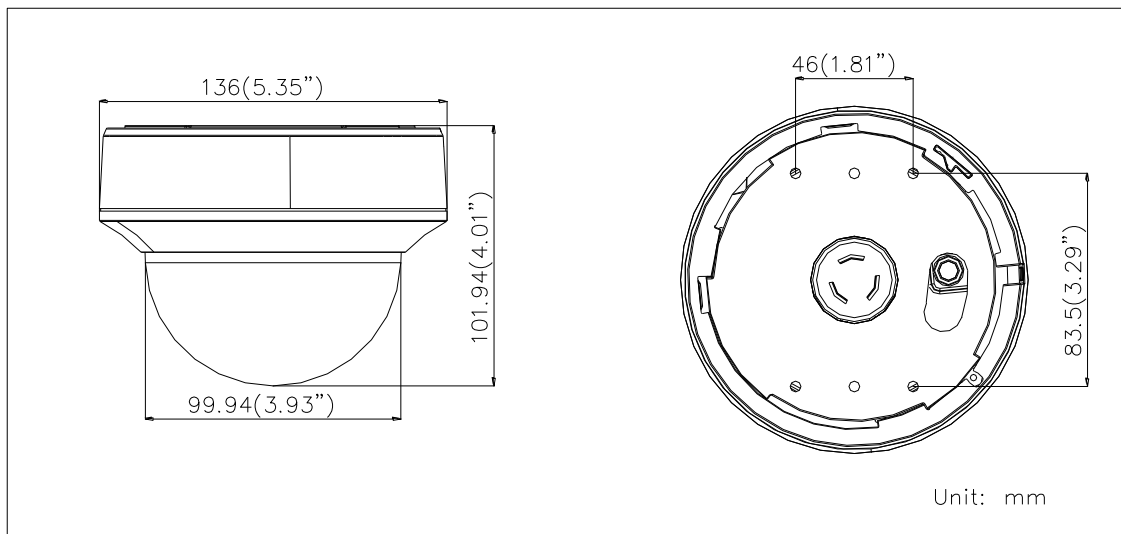

DS-2CE56D1T-VFIRF 2MP CMOS Vari-focal IR Dome Camera

Key Features

- 2 Megapixel high-performance CMOS
- Analog HD output, up to 1080P resolution
- 2.8 – 12mm vari-focal lens
- True Day/Night, Smart IR
- Up to 30m IR distance
- OSD menu
- Switchable TVI/AHD/CVI/CVBS
- Up the Coax(HIKVISION-C protocol)

Specifications

Camera	
Image Sensor	2MP CMOS Image Sensor
Signal System	PAL/NTSC
Effective Pixels	1930(H)*1088(V)
Min. illumination	0.01 Lux @ (F1.2,AGC ON),0 Lux with IR
Shutter Time	1/25(1/30)s to 1/50,000s
Lens	2.8 - 12 mm @ F1.4
	Angle of view: 114.5° - 35.1°
Lens Mount	φ14
Day & Night	ICR
Angle Adjustment	Pan: 0 - 355°, Tilt: 0 - 75°, Rotation: 0 - 355°
Synchronization	Internal synchronization
Video Frame Rate	1080p@25fps/1080p@30fps
HD Video Output	1 Analog HD output
S/N Ratio	>62dB
Menu	
Camera ID	On/off (0-255)
AGC	Support
D/N Mode	Color/BW/Auto/EXT
White Balance	Auto/User/Push/8000K/6000K/4200K/3000K
Privacy Mask	On/Off, maximum 2 zones
Motion Detection	On/Off, maximum 4 zones
BLC	Support
Anti-flicker	On/Off
Language	English/Chinese
Functions	Digital noise reduction, Mirror
General	
Operating Conditions	-20 °C – 45 °C (-4 °F – 113 °F), Humidity 90% or less (non-condensing)
Power Supply	12 VDC ± 15%
Power Consumption	Max. 3W
IR Range	Up to 30m
Communication	Up the coax, Protocol: HIKVISION-C(TVI output)
Dimensions	Φ 136 × 101.94 mm (Φ 5.35" × 4.01")
Weight	600 g

Order Models

DS-2CE56D1T-VFIRF

Dimensions

Accessories

DS-1273ZJ-130
Wall Mount

DS-1275ZJ
Vertical Pole Mount

DS-1276ZJ
Corner Mount

DS-1271ZJ-130
Pendant Mount