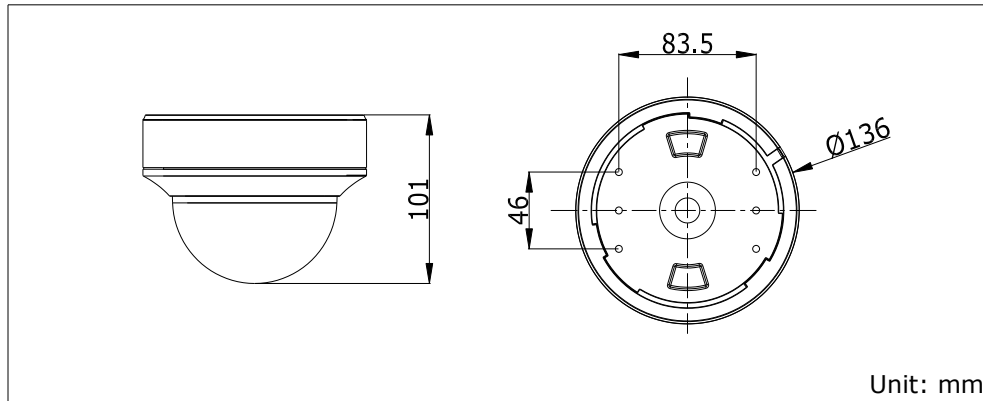

Order Models

DS-2CE56D5T-(A)VFIR

Dimensions