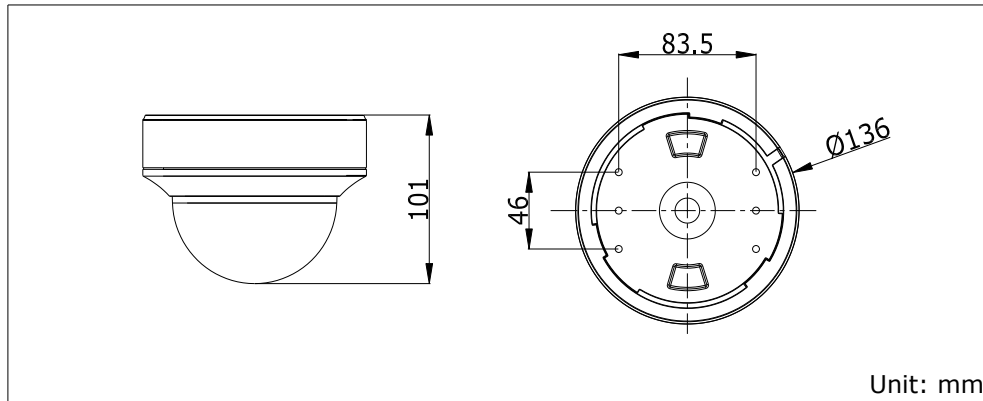

Order Models

DS-2CE56D5T-AIRZ

Dimensions