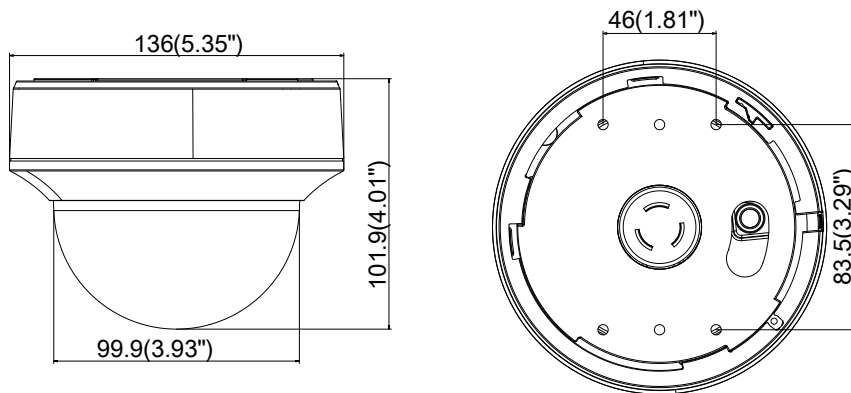

Specifications

Camera	
Image Sensor	2 MP CMOS image sensor
Signal System	PAL/NTSC
Effective Pixels	1928 (H) × 1088 (V)
Min. illumination	0.01 Lux @ (F1.2, AGC ON), 0 Lux with IR
Shutter Time	1/25 s (1/30 s) to 1/50,000s
Lens	Motorized vari-focal lens, 2.8 to 12 mm
Horizontal Field of View	100° to 35.1°
Lens Mount	φ14
Day & Night	ICR
Angle Adjustment	Pan: 0° to 340°; Tilt: 0° to 75°; Rotate: 0° to 355°
Synchronization	Internal synchronization
WDR	> 120 dB
Video Frame Rate	1080p@25fps/1080p@30fps
HD Video Output	1 HD analog output
S/N Ratio	> 62 dB
Menu	
AGC	Support
D/N Mode	Color/BW/SMART
White Balance	ATW/MWB
BLC	Support
Functions	Wide Dynamic Range, Digital noise reduction, Mirror, SMART IR
General	
Operating Conditions	-40 °C to 60 °C (-40 °F to 140 °F), Humidity 90% or less (non-condensing)
Power Supply	12 VDC ± 15% -A: 12 VDC ± 15% 24 VAC ± 15%
Power Consumption	Max. 4.5 W -A: Max. 6.5 W
Protection Level	IP65
IR Range	Up to 30 m
Communication	Up the coax, Protocol: HIKVISION-C (TVI output)
Dimensions	Φ 136 mm × 102 mm (Φ 5.35" × 4.02")
Weight	Approx. 600 g (1.32 lb.)

Order Models

DS-2CE56D7T-ITZ, DS-2CE56D7T-AITZ

Dimensions

Unit: mm

Accessories

DS-1275ZJ

Vertical Pole Mount

DS-1273ZJ-130