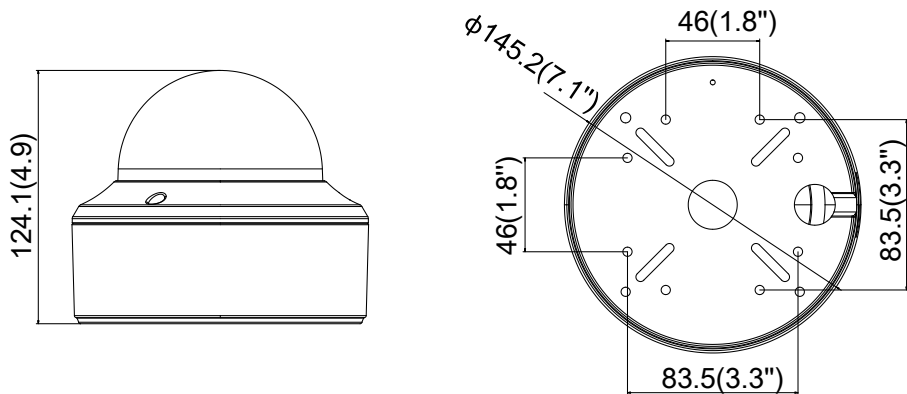

Specifications

Camera	
Image Sensor	2 MP CMOS Image Sensor
Signal System	PAL/NTSC
Effective Pixels	1928 (H) × 1088 (V)
Min. illumination	0.01 Lux @ (F1.2, AGC ON), 0 Lux with IR
Shutter Time	1/25 s (1/30 s) to 1/50,000s
Lens	Motorized vari-focal lens, 2.8 to 12 mm
Horizontal Field of View	100° to 35.1°
Lens Mount	φ14
Day & Night	ICR
Angle Adjustment	Pan: 0° to 355°; Tilt:0° to 75°; Rotate: 0° to 355°
Synchronization	Internal synchronization
WDR	> 120 dB
Video Frame Rate	1080p@25fps/1080p@30fps
HD Video Output	1 HD analog output
S/N Ratio	> 62 dB
Menu	
AGC	Support
D/N Mode	Color/BW/SMART
White Balance	ATW/MWB
BLC	Support
Functions	Wide Dynamic Range, Digital noise reduction, Mirror, SMART IR
General	
Operating Conditions	-40 °C to 60 °C (-40 °F to 140 °F), Humidity 90% or less (non-condensing)
Power Supply	12 VDC ± 15% -A: 12 VDC, 24 VAC ± 15%
Power Consumption	Max. 4.5 W -A: Max. 6.5 W
Protection Level	IP66
IR Range	Up to 40 m
Communication	Up the coax, Protocol: HIKVISION-C (TVI output)
Dimensions	Φ 145.2 mm × 124.1 mm (Φ 5.72" × 4.89")
Weight	Approx. 1600 g (3.53 lb.)

Order Models

DS-2CE56D7T-VPIT3Z, DS-2CE56D7T-AVPIT3Z

Dimensions

Unit: mm

Accessories

DS-1273ZJ-140
Wall Mounting

DS-1275ZJ
Vertical Pole Mounting

DS-1276ZJ
Corner Mounting